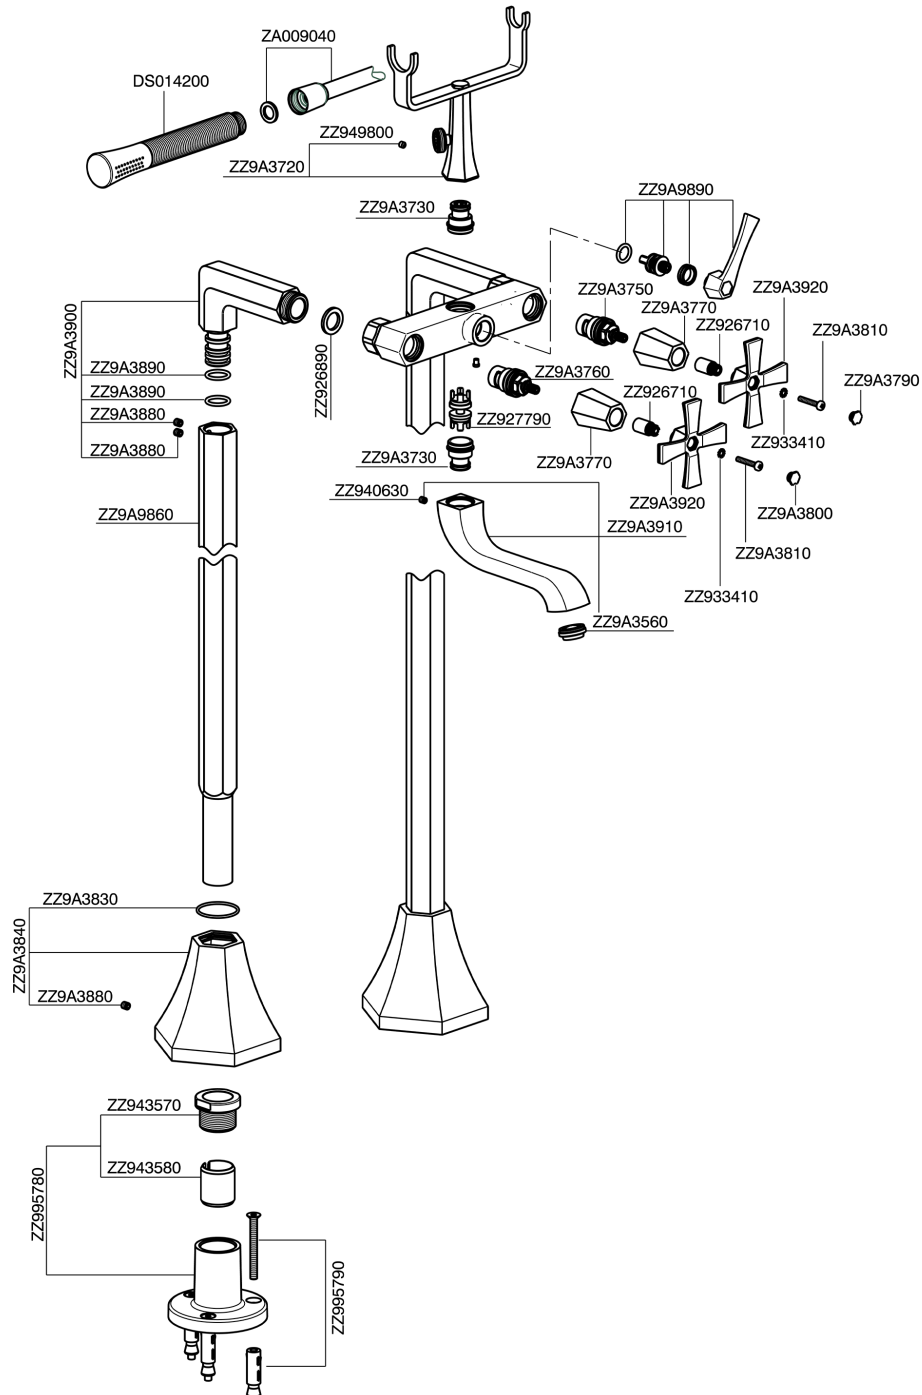

## Bath mixer, with floor mount legs CHERIE\_CX004200

CX004200

<https://en.cisal.it/bath-mixer-with-floor-mount-legs-cherie-cx004200>

2025-01-05