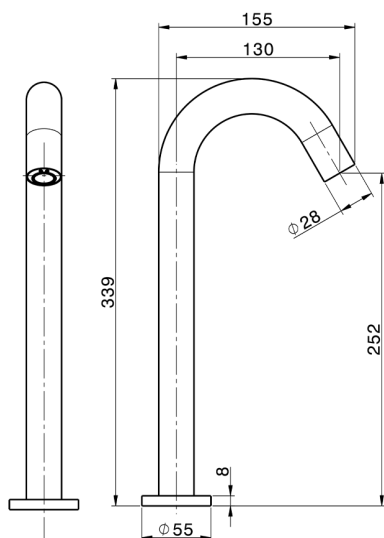

Electronic pillar tap TRONIC_TN000930

MODEL **TN000930**

Electronic pillar tap, without pop-up waste, 1/2" F
Stainless Steel Flexible Hose, net and battery
supply, AA batteries not included

AVAILABLE FINISHINGS

CHARACTERISTICS

2026-04-08