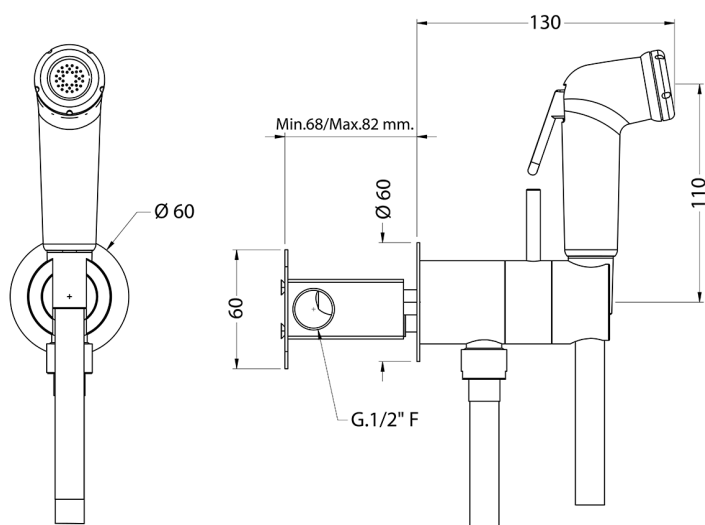

Bidet handshower set HYGENIC SHOWERS_M3007945

MODEL **M3007945**

Bidet handshower set, round wall bracket, gradual mixing of hot & cold water, with concealed part, ABS
Bidet handshower - 120 cm PVC flexible hose

AVAILABLE FINISHINGS

CHARACTERISTICS

Bidet handshower

Hygienic Spray

Multi-jets hygienic hand shower, for personal hygiene care.

Mixed Water

The Cisal Mixed Water system enables the gradual mixing of hot and cold water.