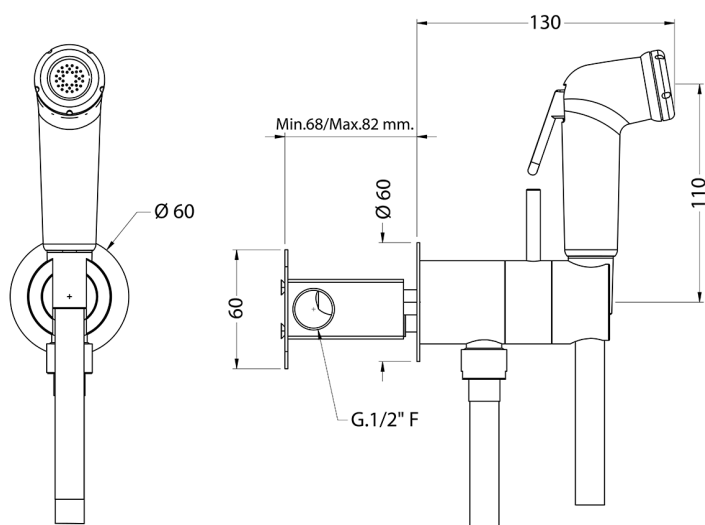

## Bidet handshower set HYGENIC SHOWERS\_M3007945

MODEL **M3007945**

Bidet handshower set, round wall bracket, gradual mixing of hot & cold water, with concealed part, ABS  
Bidet handshower - 120 cm PVC flexible hose

AVAILABLE FINISHINGS

CHARACTERISTICS

**Bidet handshower**