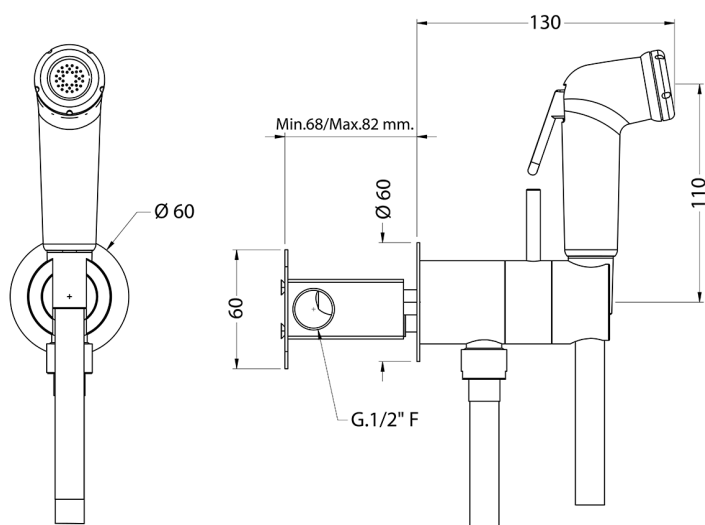

Bidet handshower set HYGENIC SHOWERS_M3007945

MODEL **M3007945**

Bidet handshower set, round wall bracket, gradual mixing of hot & cold water, with concealed part, ABS Bidet handshower - 120 cm PVC flexible hose

AVAILABLE FINISHINGS

CHARACTERISTICS

Bidet handshower

Hygienic Spray

Multi-jets hygienic hand shower, for personal hygiene care.

MixedWater

The Cisal Mixed Water system enables the gradual mixing of hot and cold water.