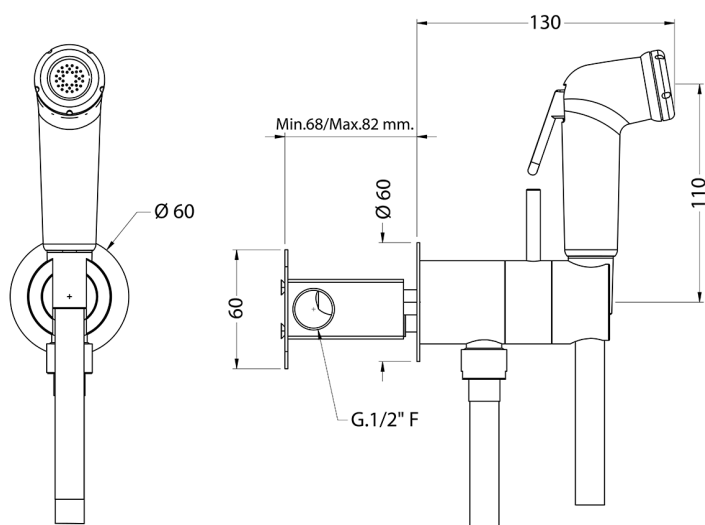

## Bidet handshower set HYGENIC SHOWERS\_M3007945

MODEL **M3007945**

Bidet handshower set, round wall bracket, gradual mixing of hot & cold water, with concealed part, ABS Bidet handshower - 120 cm PVC flexible hose

AVAILABLE FINISHINGS

CHARACTERISTICS

**Bidet handshower**