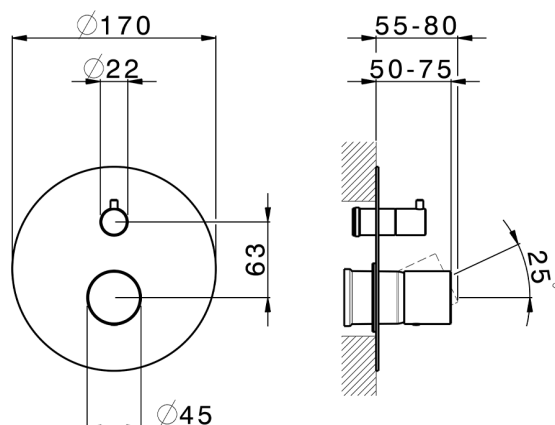

CHARACTERISTICS

Installation **Concealed**
Required concealed parts **ZA000230**