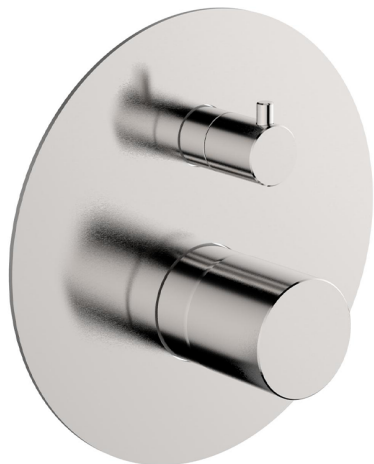

## Exposed part for concealed S.L.bath-shower valve SMOOTH X32\_X3002300

MODEL **X3002300**

Exposed part for concealed S.L.bath-shower valve, 2-Way rotating diverter, without concealed part, for items Easy-Box ZA000230, with smooth handle - Inox AISI 316L

### AVAILABLE FINISHINGS

-  **5H** 5H Dark Brass Brushed
-  **5L** 5L Brushed Black Titanium
-  **5N** 5N Brushed Rose Gold
-  **D1** D1 Brushed Inox

## Exposed part for concealed S.L.bath-shower valve SMOOTH X32\_X3002300

X3002300

<https://en.cisal.it/exposed-part-for-concealed-s-l-bath-shower-valve-smooth-x32x3002300>

2024-10-18