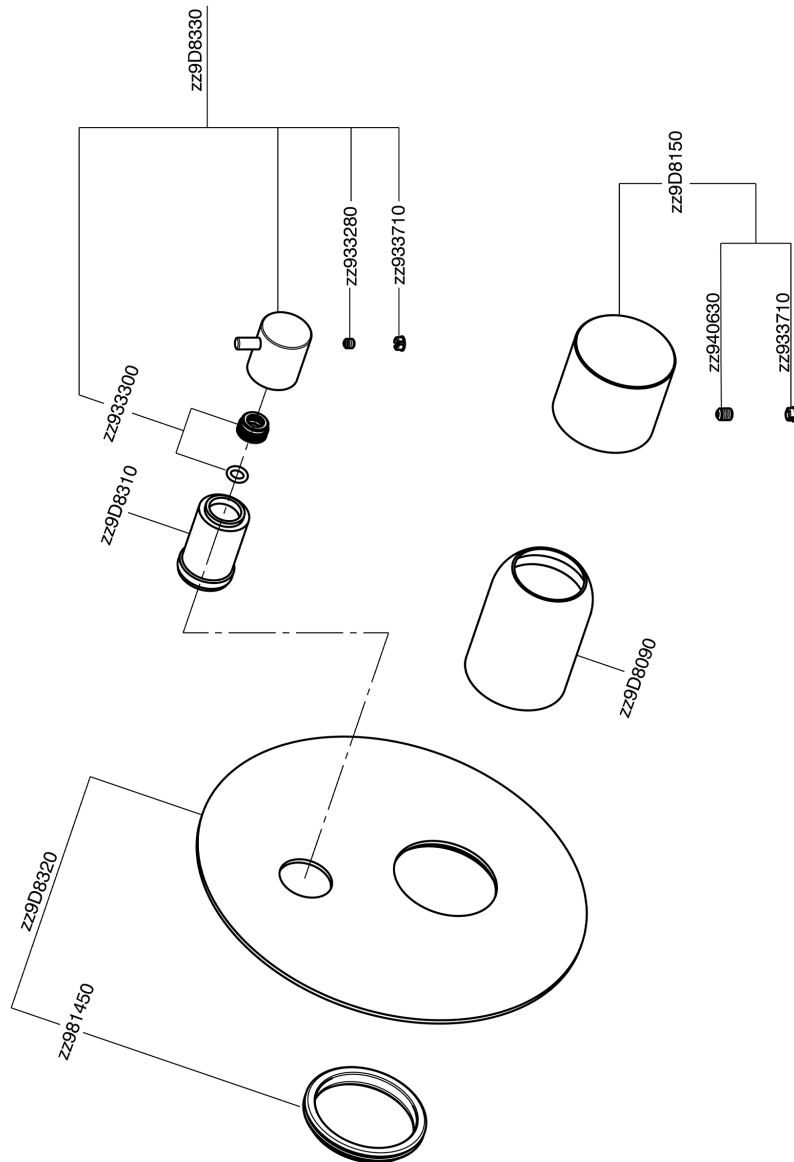

## Exposed part for concealed S.L.bath-shower valve SMOOTH X32\_X3002300

MODEL **X3002300**

Exposed part for concealed S.L.bath-shower valve, 2-Way rotating diverter, without concealed part, for items Easy-Box ZA000230, with smooth handle - Inox AISI 316L

### CHARACTERISTICS

Installation **Concealed**  
 Required concealed parts **ZA000230**

## Exposed part for concealed S.L.bath-shower valve SMOOTH X32\_X3002300

X3002300

<https://en.cisal.it/exposed-part-for-concealed-s-l-bath-shower-valve-smooth-x32x3002300>

2024-10-18