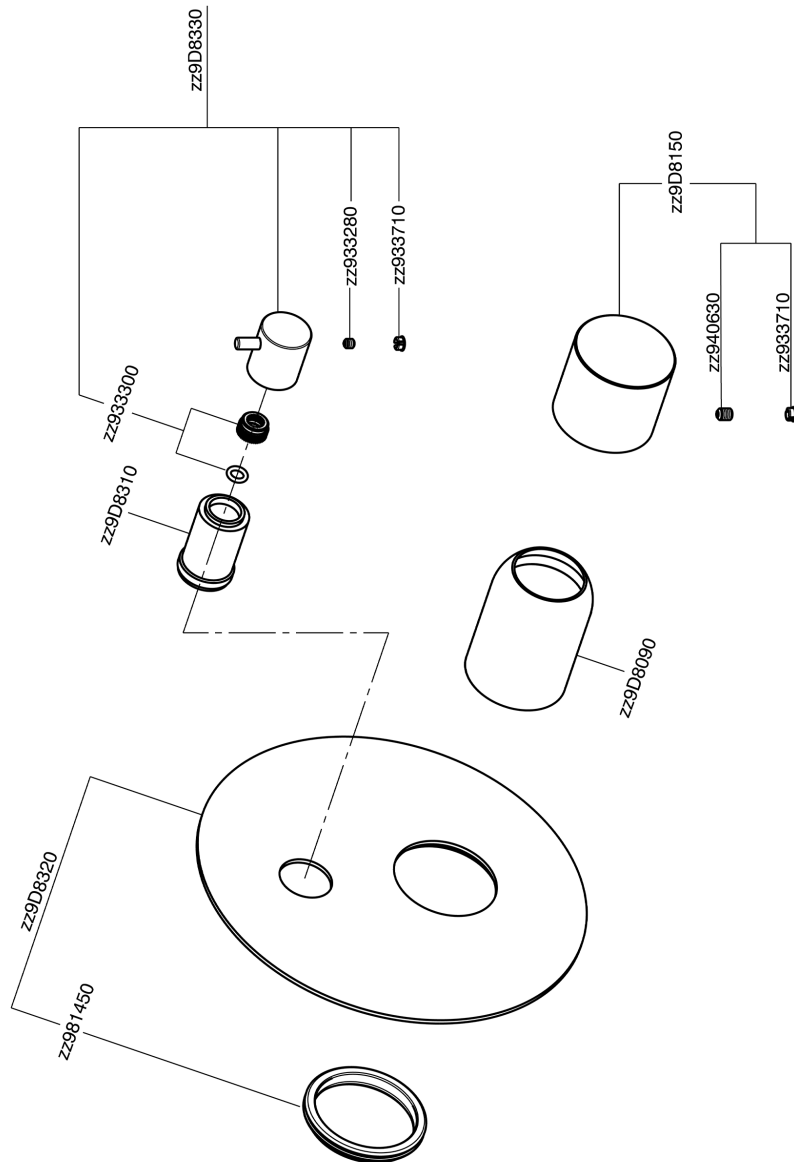

## Exposed part for concealed S.L.bath-shower valve SMOOTH X32\_X3002300

X3002300

<https://en.cisal.it/exposed-part-for-concealed-s-l-bath-shower-valve-smooth-x32x3002300>

2024-10-18