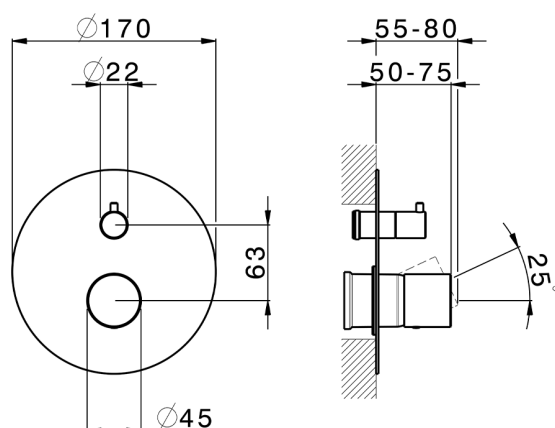

Exposed part for concealed S.L.bath-shower valve SMOOTH X32_X3002300

MODEL **X3002300**

Exposed part for concealed S.L.bath-shower valve, 2-Way rotating diverter, without concealed part, for items Easy-Box ZA000230, with smooth handle - Inox AISI 316L

AVAILABLE FINISHINGS

-  **5H** 5H Dark Brass Brushed
-  **5L** 5L Brushed Black Titanium
-  **5N** 5N Brushed Rose Gold
-  **D1** D1 Brushed Inox

CHARACTERISTICS

Installation **Concealed**
 Required concealed parts **ZA000230**

Exposed part for concealed S.L.bath-shower valve SMOOTH X32_X3002300

X3002300

<https://en.cisal.it/exposed-part-for-concealed-s-l-bath-shower-valve-smooth-x32x3002300>

2024-10-18