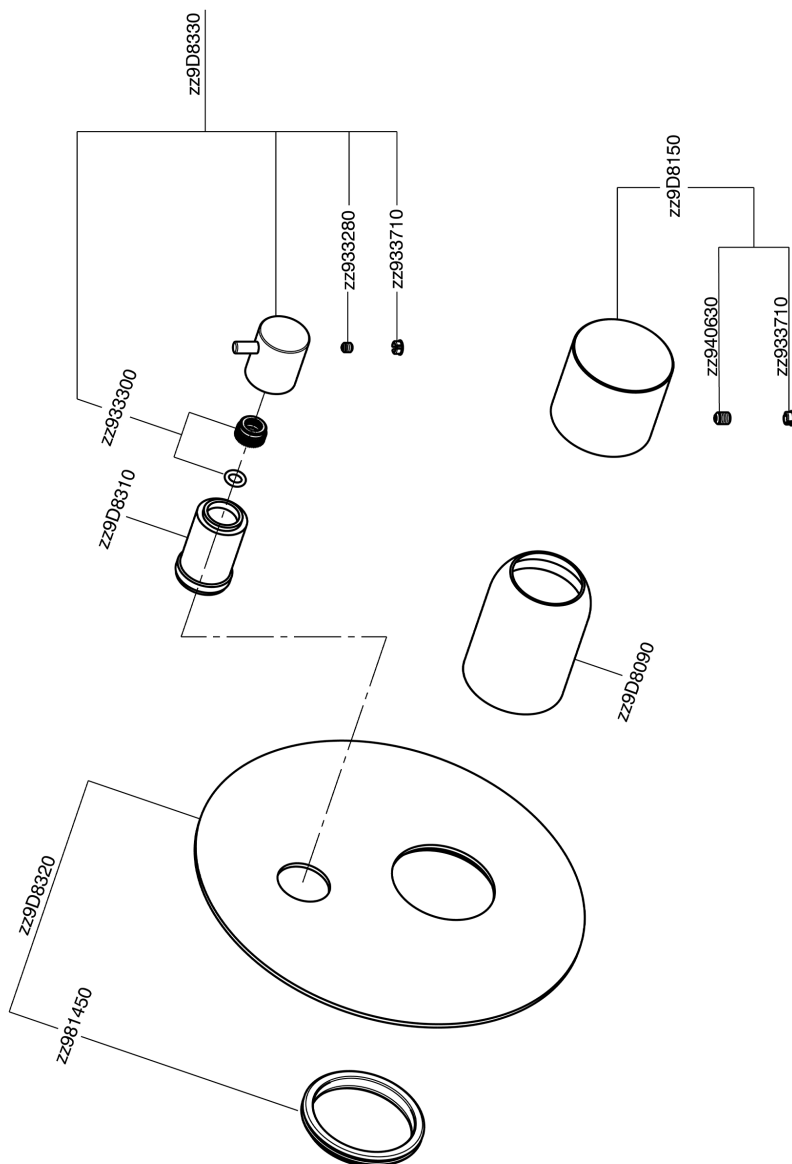

Exposed part for concealed S.L.bath-shower valve SMOOTH X32_X3002300

MODEL **X3002300**

Exposed part for concealed S.L.bath-shower valve, 2-Way rotating diverter, without concealed part, for items Easy-Box ZA000230, with smooth handle - Inox AISI 316L

AVAILABLE FINISHINGS

-  **5H** 5H Dark Brass Brushed
-  **5L** 5L Brushed Black Titanium
-  **5N** 5N Brushed Rose Gold
-  **D1** D1 Brushed Inox

CHARACTERISTICS

Installation **Concealed**
 Required concealed parts **ZA000230**

Exposed part for concealed S.L.bath-shower valve SMOOTH X32_X3002300

X3002300

<https://en.cisal.it/exposed-part-for-concealed-s-l-bath-shower-valve-smooth-x32x3002300>

2024-10-18