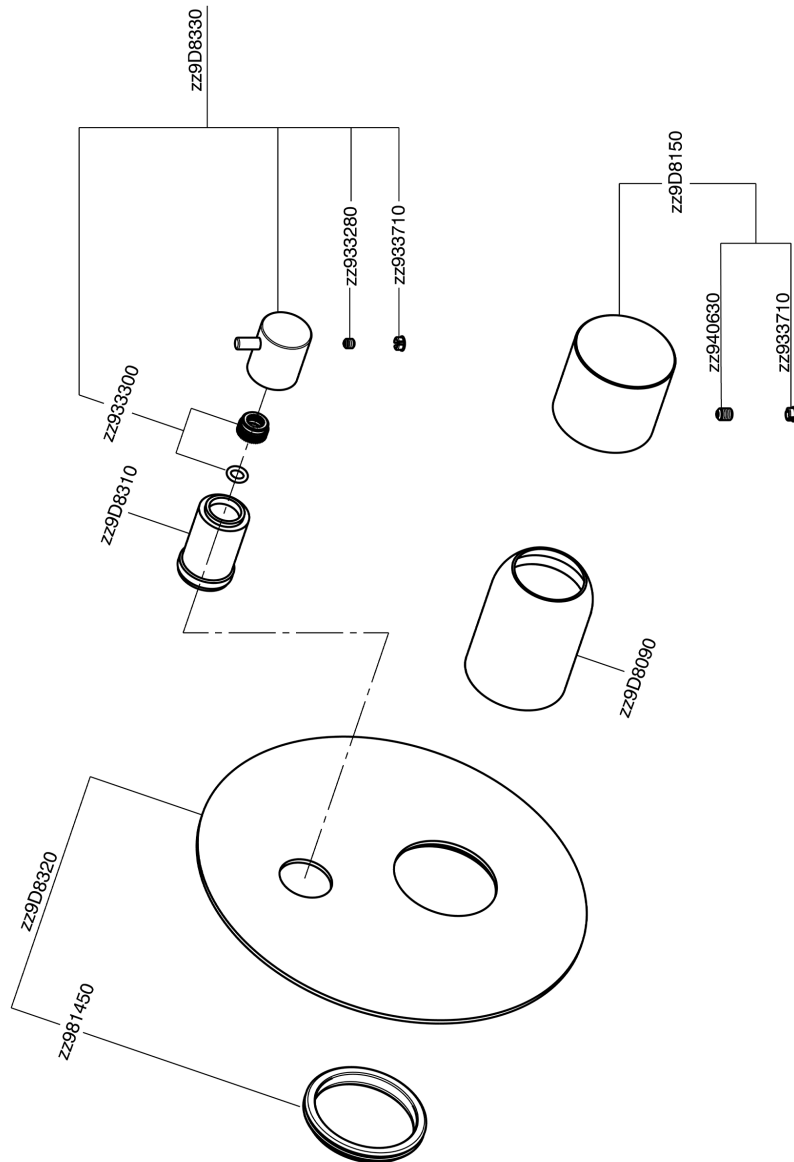

Exposed part for concealed S.L.bath-shower valve SMOOTH X32_X3002300

X3002300

<https://en.cisal.it/exposed-part-for-concealed-s-l-bath-shower-valve-smooth-x32x3002300>

2024-10-18