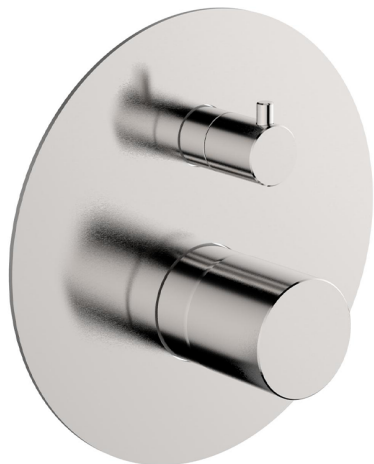

Exposed part for concealed S.L.bath-shower valve SMOOTH X32_X3002300

MODEL **X3002300**

Exposed part for concealed S.L.bath-shower valve, 2-Way rotating diverter, without concealed part, for items Easy-Box ZA000230, with smooth handle - Inox AISI 316L

AVAILABLE FINISHINGS

-  **5H** 5H Dark Brass Brushed
-  **5L** 5L Brushed Black Titanium
-  **5N** 5N Brushed Rose Gold
-  **D1** D1 Brushed Inox

CHARACTERISTICS

Installation **Concealed**
 Required concealed parts **ZA000230**

Exposed part for concealed S.L.bath-shower valve SMOOTH X32_X3002300

X3002300

<https://en.cisal.it/exposed-part-for-concealed-s-l-bath-shower-valve-smooth-x32x3002300>

2024-10-18