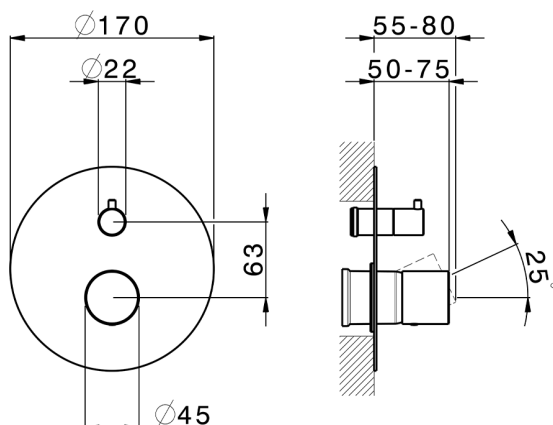

Exposed part for concealed S.L.bath-shower valve SMOOTH X32_X3002300

MODEL **X3002300**

Exposed part for concealed S.L.bath-shower valve, 2-Way rotating diverter, without concealed part, for items Easy-Box ZA000230, with smooth handle - Inox AISI 316L

AVAILABLE FINISHINGS

-  **5H** 5H Dark Brass Brushed
-  **5L** 5L Brushed Black Titanium
-  **5N** 5N Brushed Rose Gold
-  **D1** D1 Brushed Inox

CHARACTERISTICS

Installation **Concealed**
 Required concealed parts **ZA000230**

Exposed part for concealed S.L.bath-shower valve SMOOTH X32_X3002300

X3002300

<https://en.cisal.it/exposed-part-for-concealed-s-l-bath-shower-valve-smooth-x32x3002300>

2024-10-18