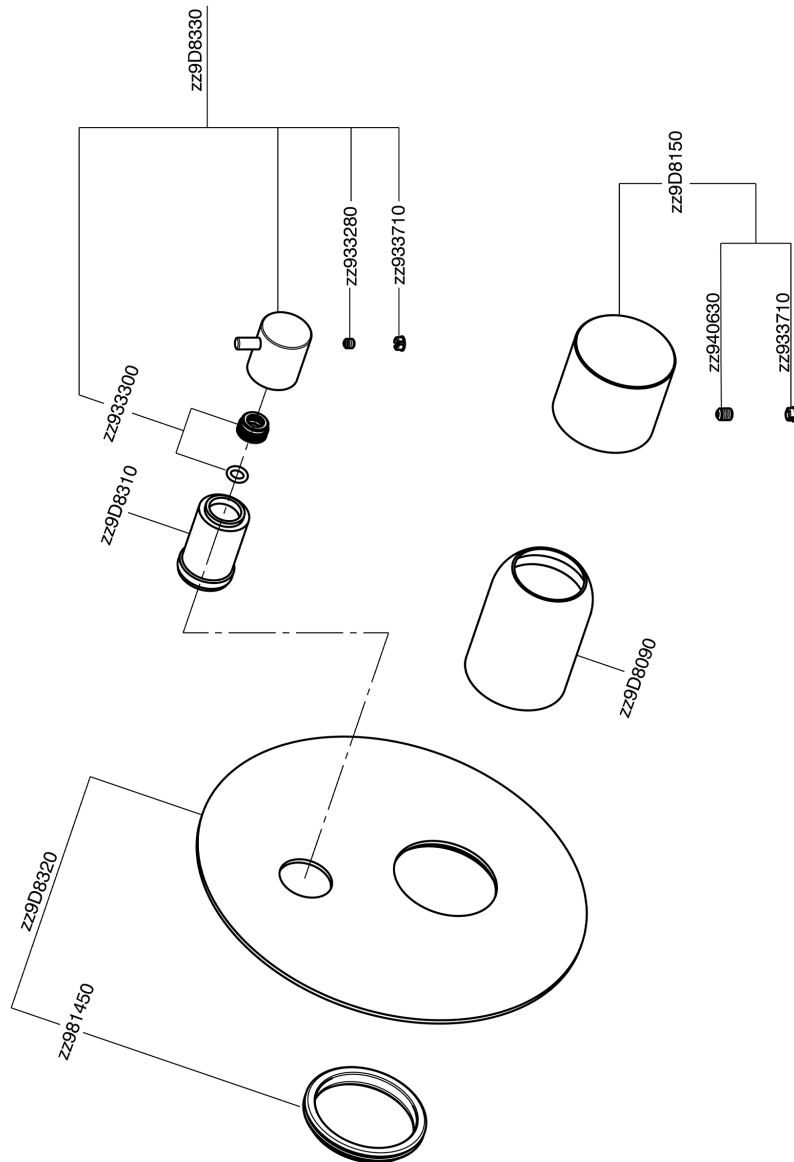

Exposed part for concealed S.L.bath-shower valve SMOOTH X32_X3002300

MODEL **X3002300**

Exposed part for concealed S.L.bath-shower valve, 2-Way rotating diverter, without concealed part, for items Easy-Box ZA000230, with smooth handle - Inox AISI 316L

AVAILABLE FINISHINGS

-  **5H** 5H Dark Brass Brushed
-  **5L** 5L Brushed Black Titanium
-  **5N** 5N Brushed Rose Gold
-  **D1** D1 Brushed Inox

CHARACTERISTICS

Installation **Concealed**
 Required concealed parts **ZA000230**

Exposed part for concealed S.L.bath-shower valve SMOOTH X32_X3002300

X3002300

<https://en.cisal.it/exposed-part-for-concealed-s-l-bath-shower-valve-smooth-x32x3002300>

2024-10-18