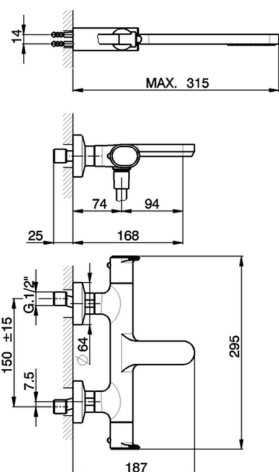

Thermostatic bath mixer, with shower set LINEAVIVA_LVD21010

MODEL **LVD21010**

Thermostatic bath mixer, with shower set, wall mounted adjustable handshower bracket, minimalistic one spray handshower ABS, 150 cm smooth SUPREME Flexible Hose

AVAILABLE FINISHINGS

-  **21** 21 Chrome
-  **2B** 2B Polished Nickel
-  **2F** 2F Brushed Nickel
-  **40** 40 Matt Black
-  **4Q** 4Q Matt White

CHARACTERISTICS

Cartridge Spare Parts **ZZ96551000**

TMX 25 Thermostatic Valve