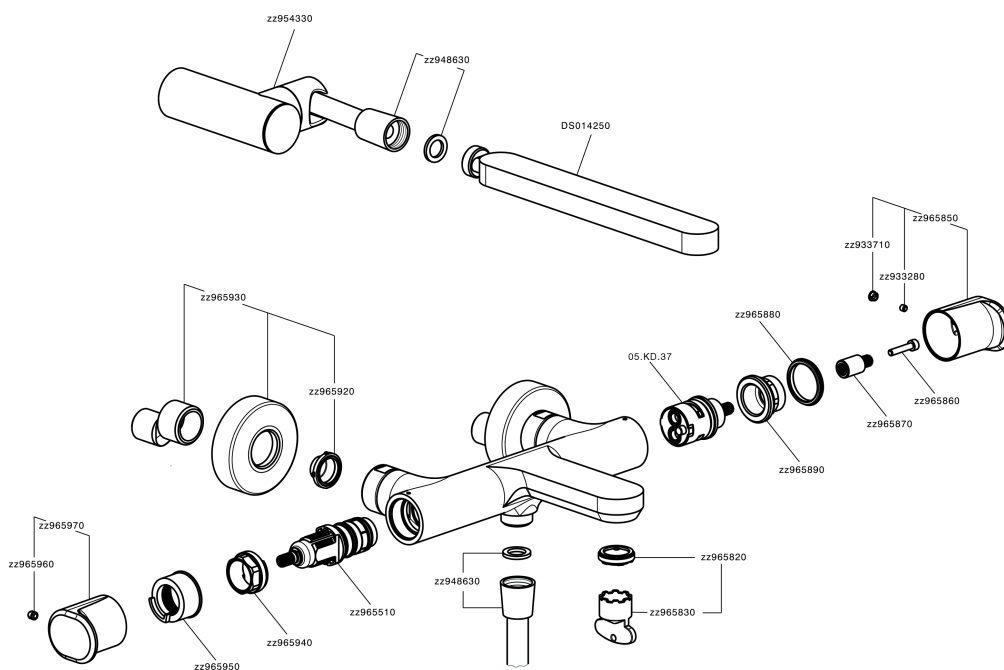

Thermostatic bath mixer, with shower set LINEAVIVA_LVD21010

MODEL **LVD21010**

Thermostatic bath mixer, with shower set, wall mounted adjustable handshower bracket, minimalistic one spray handshower ABS, 150 cm smooth SUPREME Flexible Hose

DeviaStop

The Cisal Devia Stop technology allows to adjust the water flow and to direct it to the selected output point (overhead soaker, hand shower, etc).

SafeTouch

The Cisal SafeTouch system maintains the mixer body cool to the touch during operation.

Thermostatic

The Cisal thermostatic is your personal water manager, helping you to handle, control and save water and energy.

Thermostatic bath mixer, with shower set LINEAVIVA_LVD21010

LVD21010

<https://en.cisal.it/thermostatic-bath-mixer-with-shower-set-lineaviva-lvd21010>