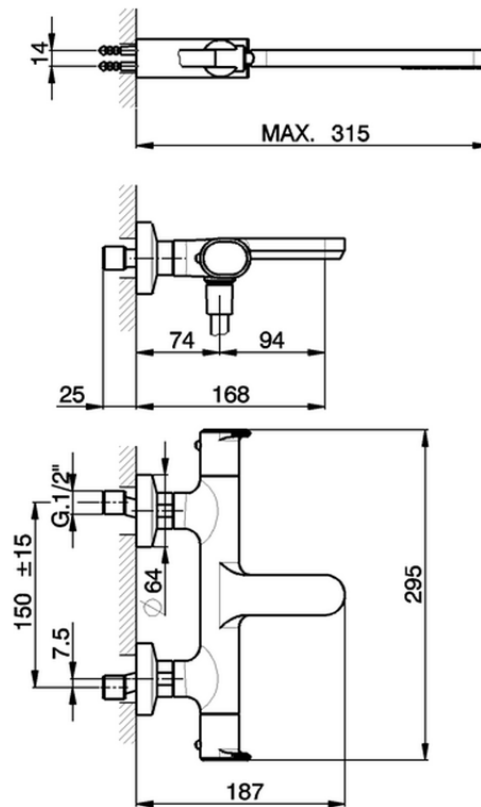

Thermostatic bath mixer, with shower set LINEAVIVA_LVD21010

LVD21010

<https://en.cisal.it/thermostatic-bath-mixer-with-shower-set-lineaviva-lvd21010>

2026-04-05