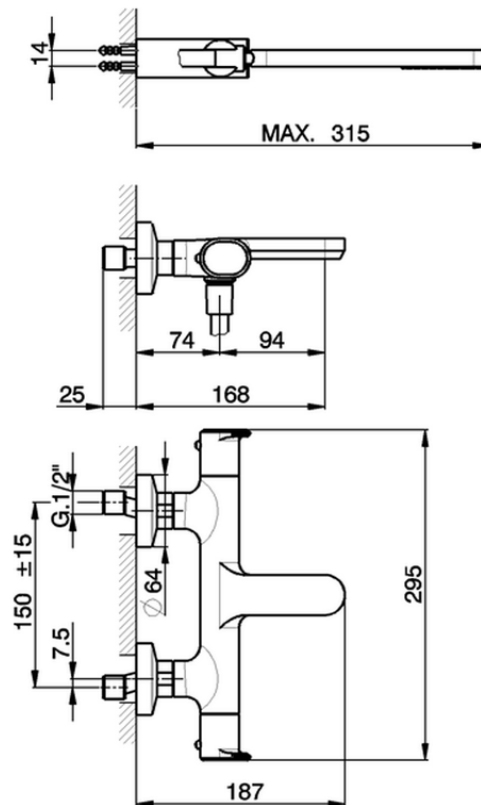

## Thermostatic bath mixer, with shower set LINEAVIVA\_LVD21010

LVD21010

<https://en.cisal.it/thermostatic-bath-mixer-with-shower-set-lineaviva-lvd21010>

2026-04-30