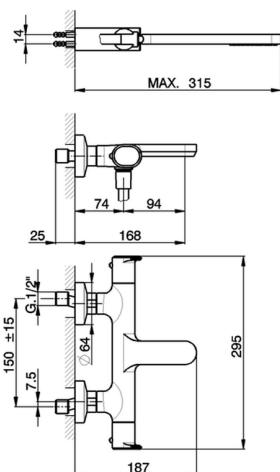

CHARACTERISTICS

Cartridge Spare Parts **ZZ96551000**

TMX 25 Thermostatic Valve

DeviaStop

The Cisal Devia Stop technology allows to adjust the water flow and to direct it to the selected output point (overhead soaker, hand shower, etc).

SafeTouch

The Cisal SafeTouch system maintains the mixer body cool to the touch during operation.

Thermostatic

The Cisal thermostatic is your personal water manager, helping you to handle, control and save water and energy.