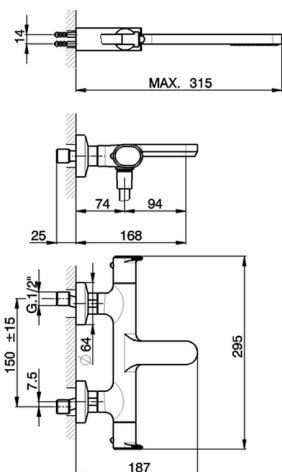

Thermostatic bath mixer, with shower set LINEAVIVA_LVD21010

MODEL **LVD21010**

Thermostatic bath mixer, with shower set, wall mounted adjustable handshower bracket, minimalistic one spray handshower ABS, 150 cm smooth SUPREME Flexible Hose

AVAILABLE FINISHINGS

-  **21** 21 Chrome
-  **2B** 2B Polished Nickel
-  **2F** 2F Brushed Nickel
-  **40** 40 Matt Black
-  **4Q** 4Q Matt White

CHARACTERISTICS

Cartridge Spare Parts **ZZ96551000**

TMX 25 Thermostatic Valve