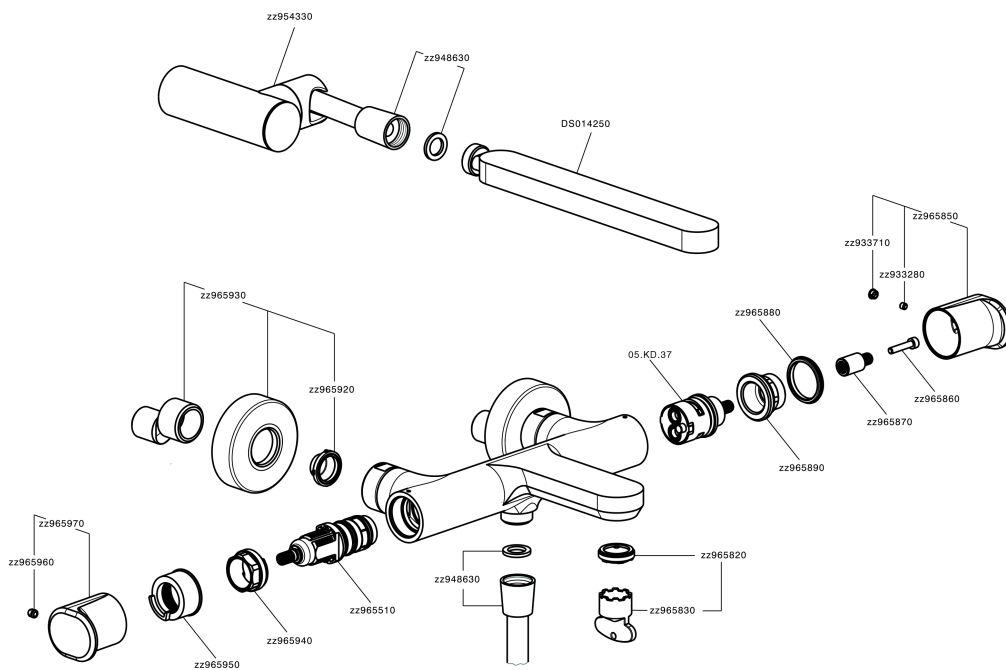

Thermostatic bath mixer, with shower set LINEAVIVA_LVD21010

MODEL **LVD21010**

Thermostatic bath mixer, with shower set, wall mounted adjustable handshower bracket, minimalistic one spray handshower ABS, 150 cm smooth SUPREME Flexible Hose

DeviaStop

The Cisal Devia Stop technology allows to adjust the water flow and to direct it to the selected output point (overhead soaker, hand shower, etc).

SafeTouch

The Cisal SafeTouch system maintains the mixer body cool to the touch during operation.

Thermostatic

The Cisal thermostatic is your personal water manager, helping you to handle, control and save water and energy.

Thermostatic bath mixer, with shower set LINEAVIVA_LVD21010

LVD21010

<https://en.cisal.it/thermostatic-bath-mixer-with-shower-set-lineaviva-lvd21010>