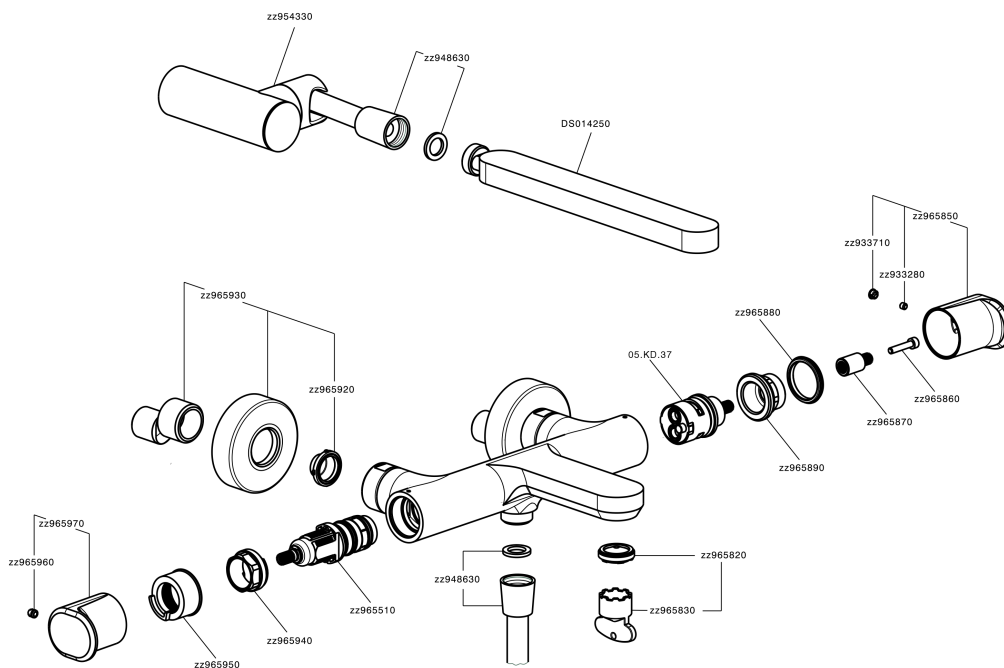

## Thermostatic bath mixer, with shower set LINEAVIVA\_LVD21010

LVD21010

<https://en.cisal.it/thermostatic-bath-mixer-with-shower-set-lineaviva-lvd21010>

2026-04-07