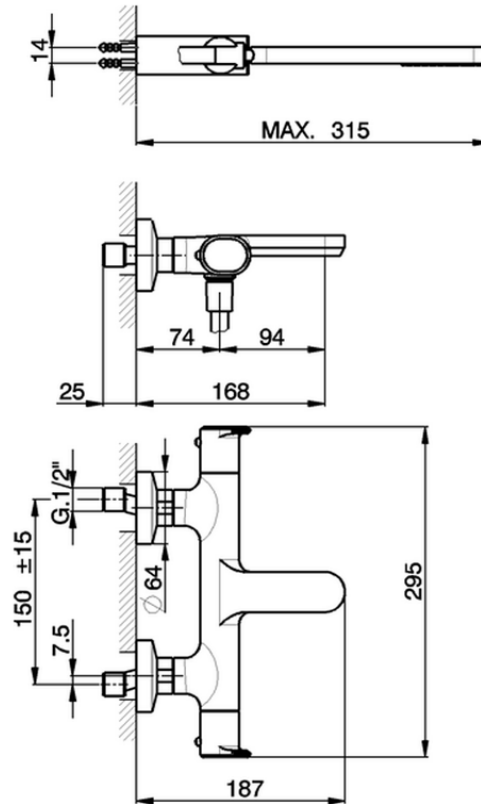

Thermostatic bath mixer, with shower set LINEAVIVA_LVD21010

LVD21010

<https://en.cisal.it/thermostatic-bath-mixer-with-shower-set-lineaviva-lvd21010>

2026-06-25