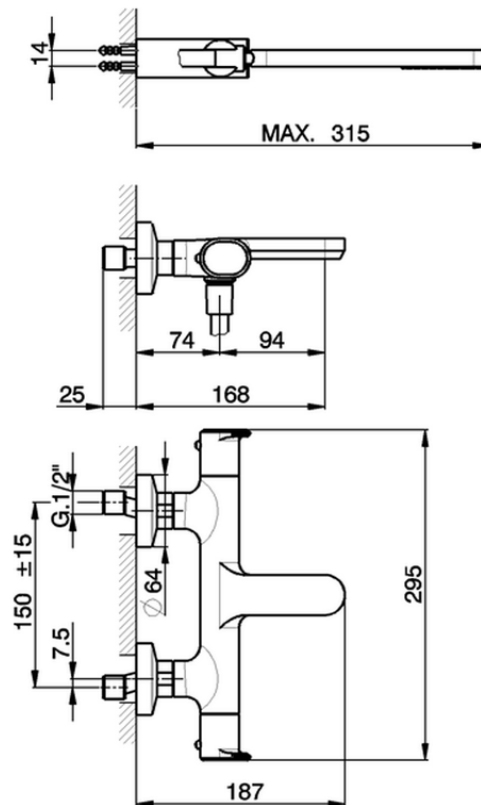

Thermostatic bath mixer, with shower set LINEAVIVA_LVD21010

LVD21010

<https://en.cisal.it/thermostatic-bath-mixer-with-shower-set-lineaviva-lvd21010>

2026-04-30