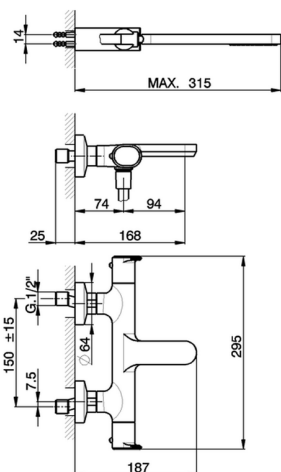

Thermostatic bath mixer, with shower set LINEAVIVA_LVD21010

MODEL **LVD21010**

Thermostatic bath mixer, with shower set, wall mounted adjustable handshower bracket, minimalistic one spray handshower ABS, 150 cm smooth SUPREME Flexible Hose

AVAILABLE FINISHINGS

-  **21** 21 Chrome
-  **2B** 2B Polished Nickel
-  **2F** 2F Brushed Nickel
-  **40** 40 Matt Black
-  **4Q** 4Q Matt White

CHARACTERISTICS

Cartridge Spare Parts **ZZ96551000**

TMX 25 Thermostatic Valve