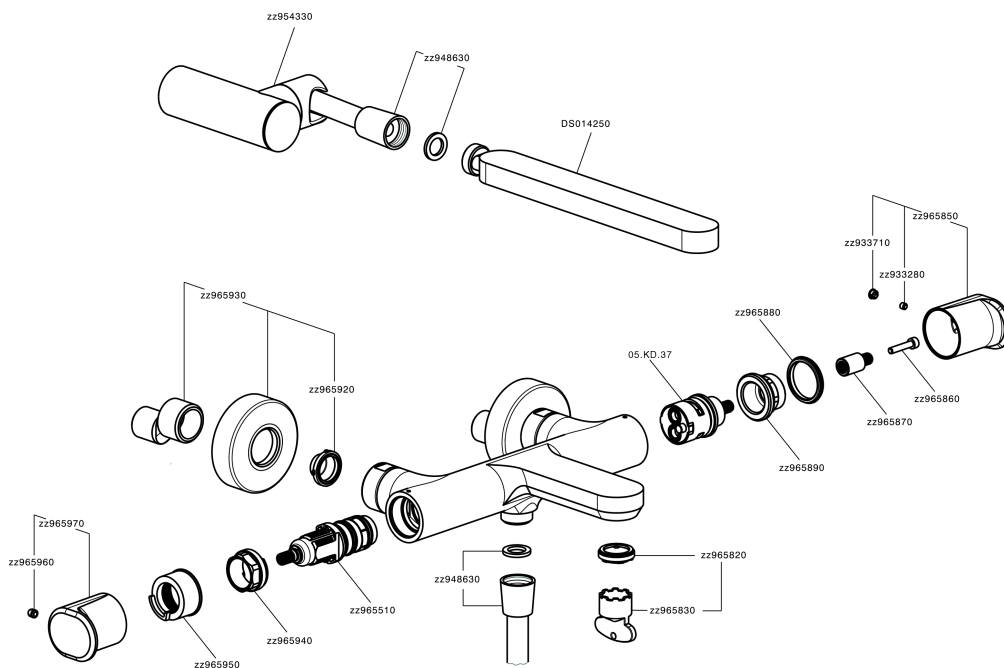

Thermostatic bath mixer, with shower set LINEAVIVA_LVD21010

MODEL **LVD21010**

Thermostatic bath mixer, with shower set, wall mounted adjustable handshower bracket, minimalistic one spray handshower ABS, 150 cm smooth SUPREME Flexible Hose

DeviaStop

The Cisal Devia Stop technology allows to adjust the water flow and to direct it to the selected output point (overhead soaker, hand shower, etc).

SafeTouch

The Cisal SafeTouch system maintains the mixer body cool to the touch during operation.

Thermostatic

The Cisal thermostatic is your personal water manager, helping you to handle, control and save water and energy.

Thermostatic bath mixer, with shower set LINEAVIVA_LVD21010

LVD21010

<https://en.cisal.it/thermostatic-bath-mixer-with-shower-set-lineaviva-lvd21010>