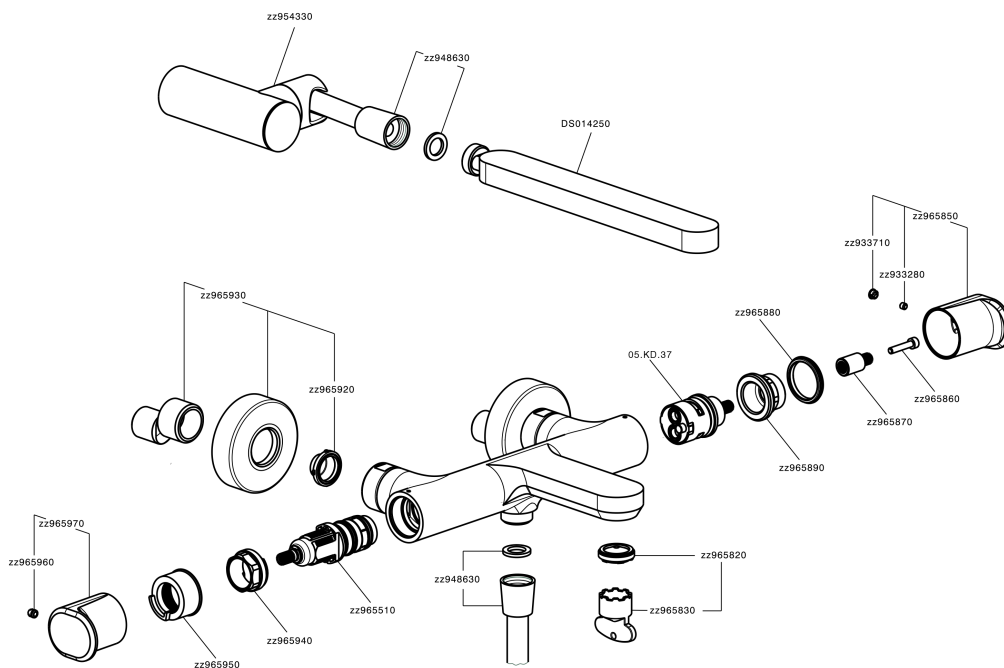

## Thermostatic bath mixer, with shower set LINEAVIVA\_LVD21010

LVD21010

<https://en.cisal.it/thermostatic-bath-mixer-with-shower-set-lineaviva-lvd21010>

2026-04-05