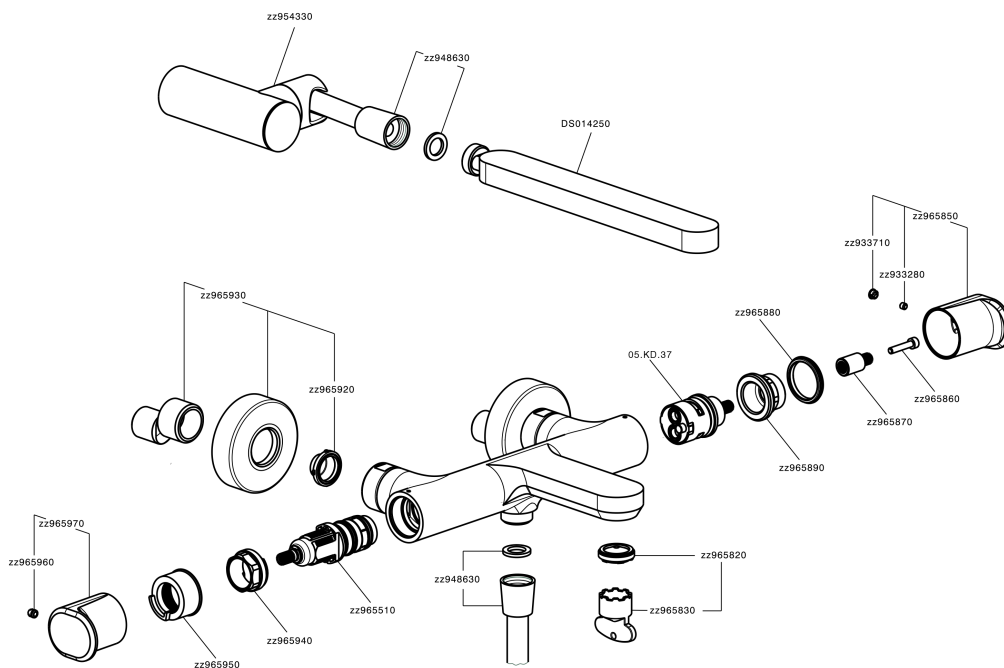

## Thermostatic bath mixer, with shower set LINEAVIVA\_LVD21010

LVD21010

<https://en.cisal.it/thermostatic-bath-mixer-with-shower-set-lineaviva-lvd21010>

2026-06-25