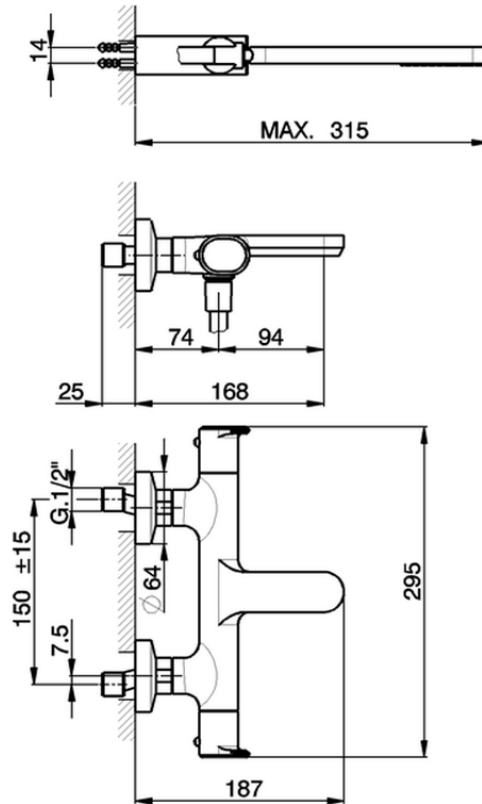

Thermostatic bath mixer, with shower set LINEAVIVA_LVD21010

LVD21010

<https://en.cisal.it/thermostatic-bath-mixer-with-shower-set-lineaviva-lvd21010>

2026-06-05