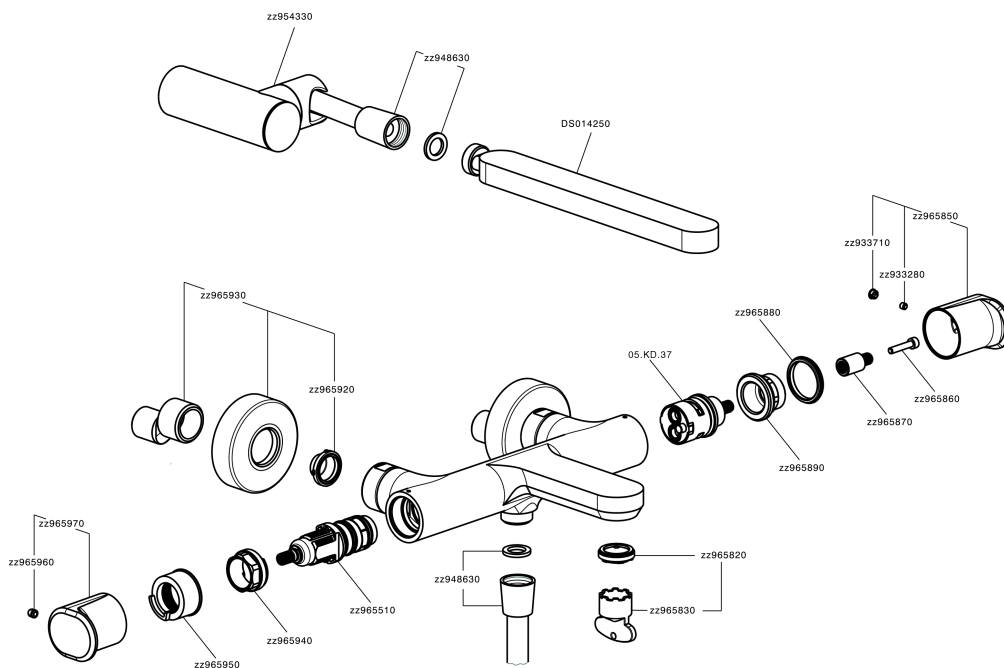

Thermostatic bath mixer, with shower set LINEAVIVA_LVD21010

LVD21010

<https://en.cisal.it/thermostatic-bath-mixer-with-shower-set-lineaviva-lvd21010>

2026-04-07