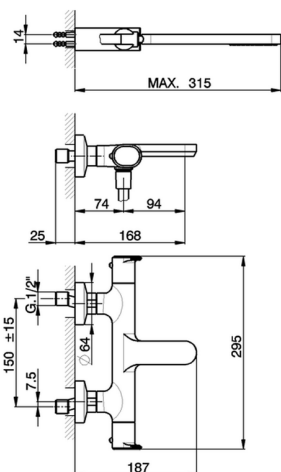

## Thermostatic bath mixer, with shower set LINEAVIVA\_LVD21010

MODEL **LVD21010**

Thermostatic bath mixer, with shower set, wall mounted adjustable handshower bracket, minimalistic one spray handshower ABS, 150 cm smooth SUPREME Flexible Hose

### CHARACTERISTICS

Cartridge Spare Parts **ZZ96551000**

**TMX 25 Thermostatic Valve**