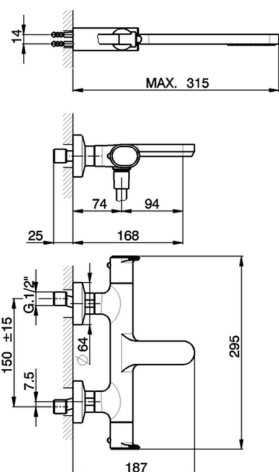

## Thermostatic bath mixer, with shower set LINEAVIVA\_LVD21010

MODEL **LVD21010**

Thermostatic bath mixer, with shower set, wall mounted adjustable handshower bracket, minimalistic one spray handshower ABS, 150 cm smooth SUPREME Flexible Hose

### CHARACTERISTICS

Cartridge Spare Parts **ZZ96551000**

**TMX 25 Thermostatic Valve**