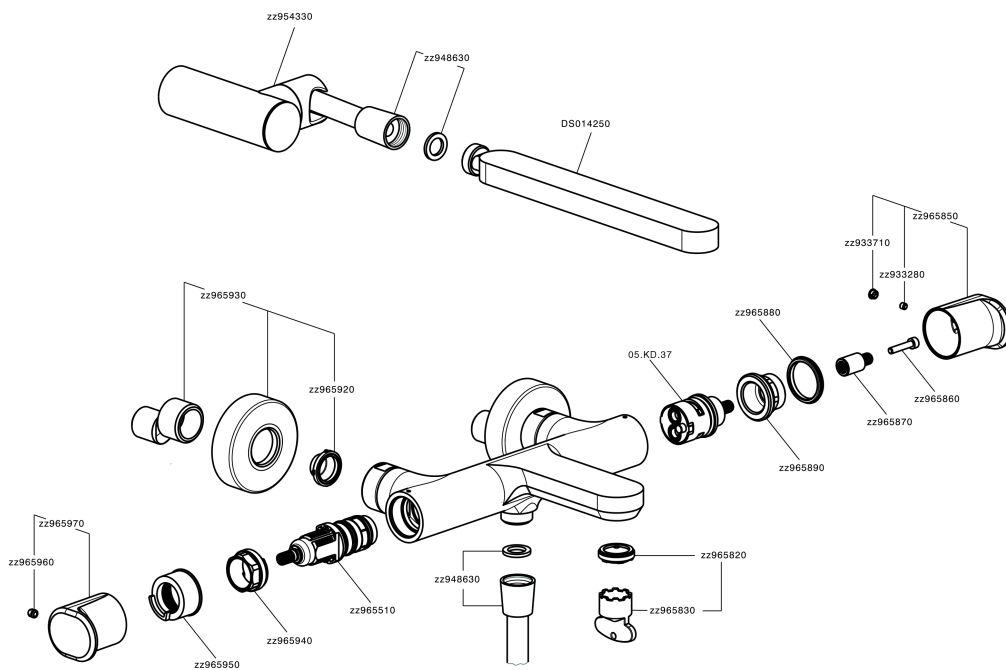

Thermostatic bath mixer, with shower set LINEAVIVA_LVD21010

LVD21010

<https://en.cisal.it/thermostatic-bath-mixer-with-shower-set-lineaviva-lvd21010>

2026-04-30