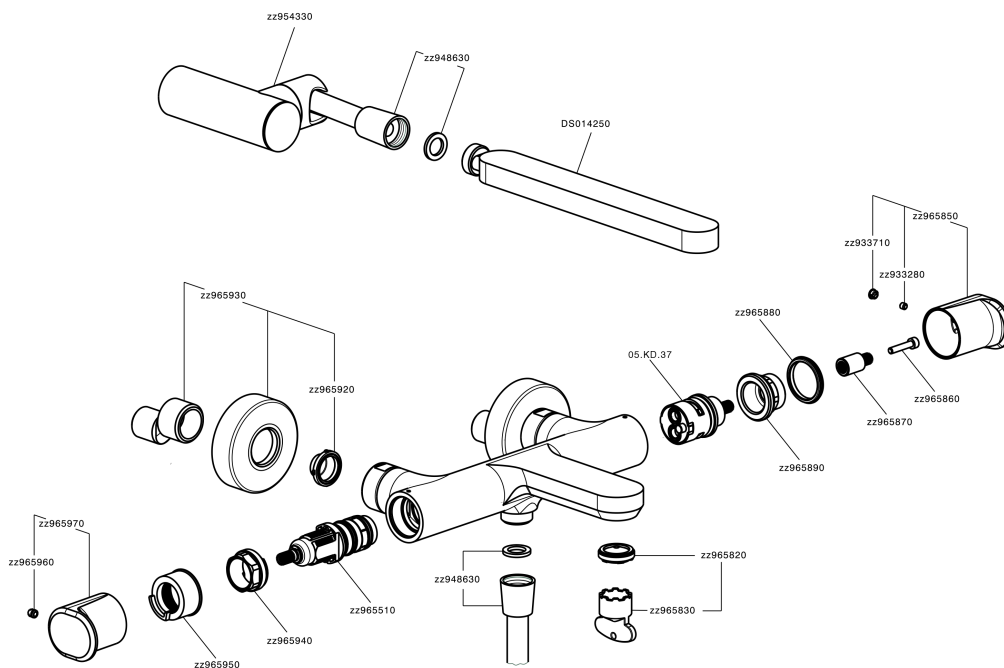

## Thermostatic bath mixer, with shower set LINEAVIVA\_LVD21010

LVD21010

<https://en.cisal.it/thermostatic-bath-mixer-with-shower-set-lineaviva-lvd21010>

2026-06-05