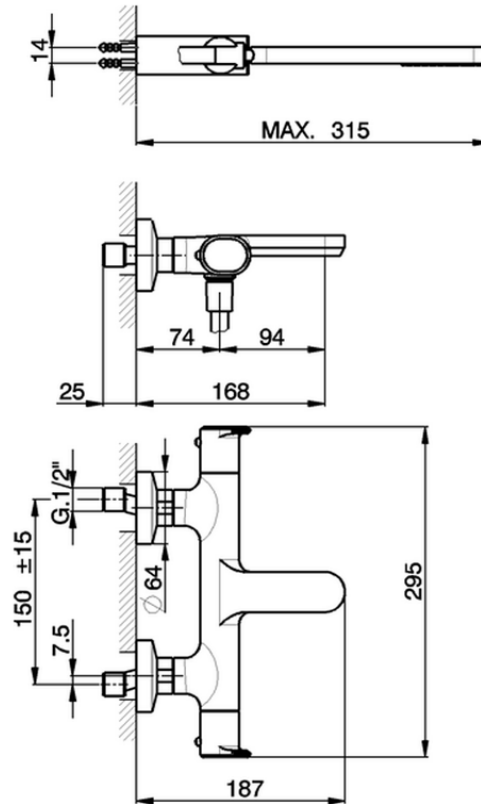

Thermostatic bath mixer, with shower set LINEAVIVA_LVD21010

LVD21010

<https://en.cisal.it/thermostatic-bath-mixer-with-shower-set-lineaviva-lvd21010>

2026-04-05