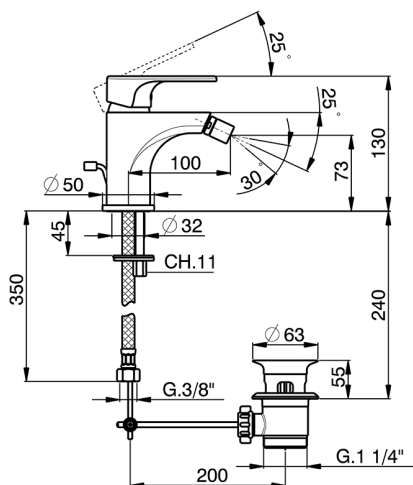

Single lever bidet mixer ALMA_A3000550

MODEL **A3000550**

Single lever bidet mixer, with automatic 1"1/4 automatic pop-up waste, G.3/8" stainless steel flexible hoses

AVAILABLE FINISHINGS

-  **21** 21 Chrome
-  **2F** 2F Brushed Nickel
-  **40** 40 Matt Black

CHARACTERISTICS

Cartridge Spare Parts **ZZ95435000**

35 mm Cartridge

EcoStop

EcoStop feature limits water flow to approximately 50% of maximum output with one point of resistance on setting. Push slightly past the middle stop only when full water output is required. This will save water up to 50%.

Single lever bidet mixer ALMA_A3000550

A3000550

<https://en.cisal.it/single-lever-bidet-mixer-alma-a3000550>

2024-12-22