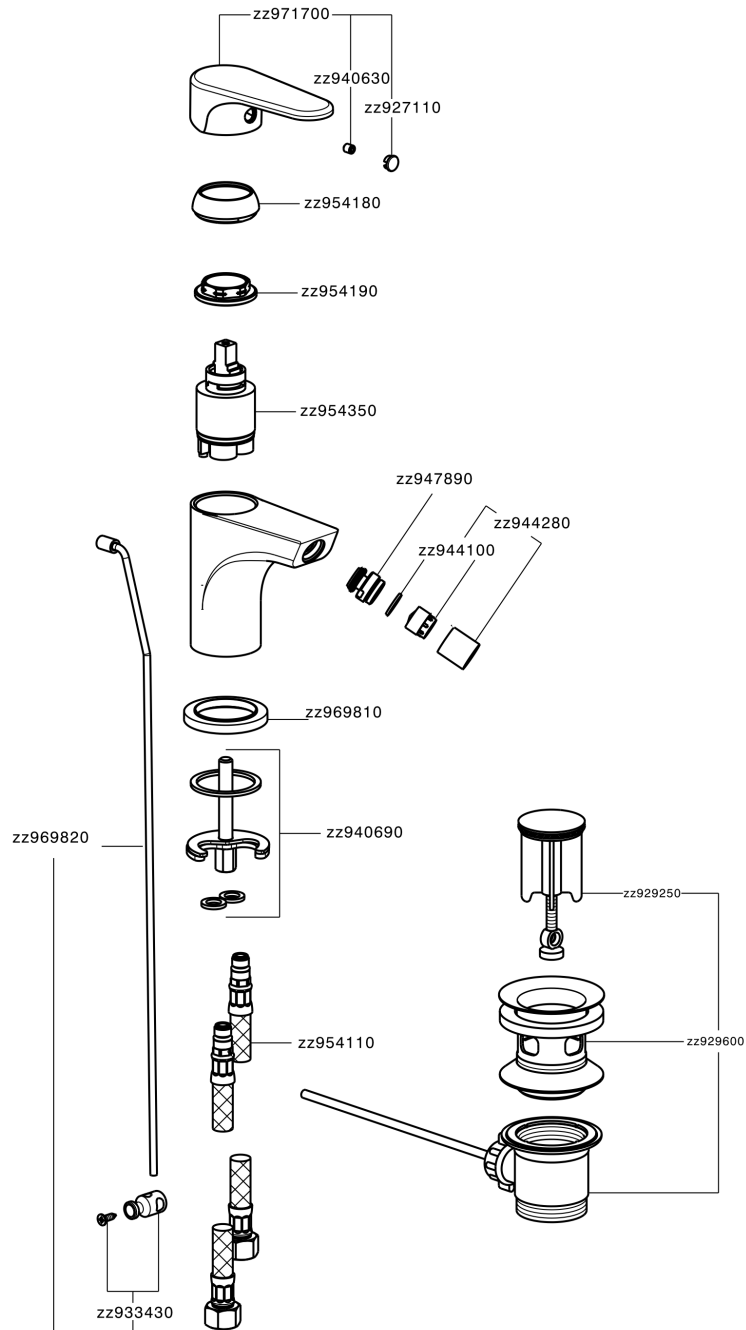

Single lever bidet mixer ALMA_A3000550

MODEL **A3000550**

Single lever bidet mixer, with automatic 1"1/4 automatic pop-up waste, G.3/8" stainless steel flexible hoses

AVAILABLE FINISHINGS

-  **21** 21 Chrome
-  **2F** 2F Brushed Nickel
-  **40** 40 Matt Black

CHARACTERISTICS

Cartridge Spare Parts **ZZ95435000**

35 mm Cartridge

EcoStop

EcoStop feature limits water flow to approximately 50% of maximum output with one point of resistance on setting. Push slightly past the middle stop only when full water output is required. This will save water up to 50%.

Single lever bidet mixer ALMA_A3000550

A3000550

<https://en.cisal.it/single-lever-bidet-mixer-alma-a3000550>

2024-12-22