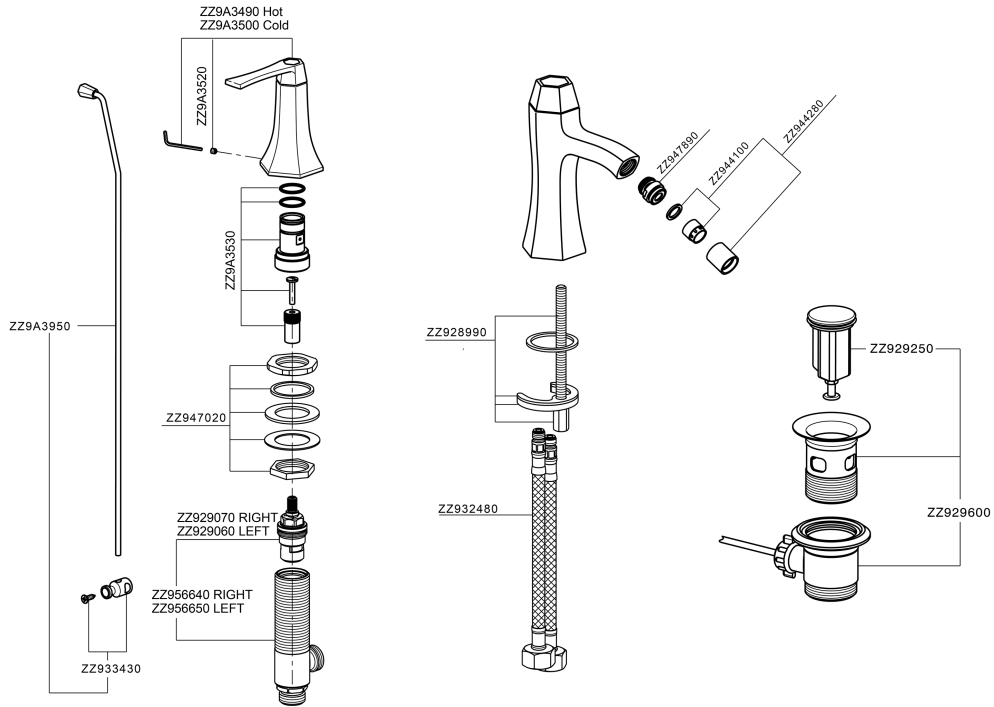

## Bidet 3-holes mixer CHERIE\_CF001220

MODEL **CF001220**

Bidet 3-holes mixer, with automatic 1"1/4 pop-up waste, 1/2" F flexible hose

## Bidet 3-holes mixer CHERIE\_CF001220

CF001220

<https://en.cisal.it/bidet-3-holes-mixer-cherie-cf001220>

2026-02-03