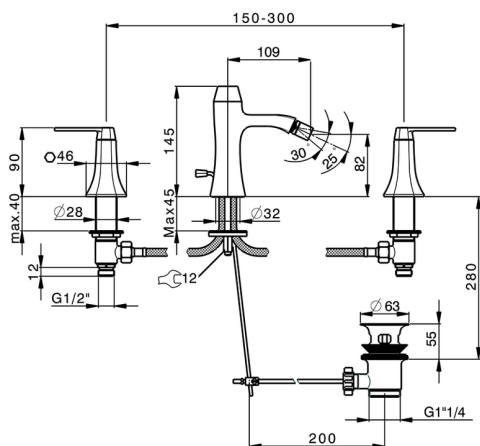

Bidet 3-holes mixer CHERIE_CF001220

MODEL **CF001220**

Bidet 3-holes mixer, with automatic 1"1/4 pop-up waste, 1/2" F flexible hose

AVAILABLE FINISHINGS

- **6T** 6T Chrome/Matt Black
- **7C** 7C Gold/Matt Black
- **7D** 7D Polished Nickel/Matt Black
- **7E** 7E Rose Gold/Matt Black

CHARACTERISTICS