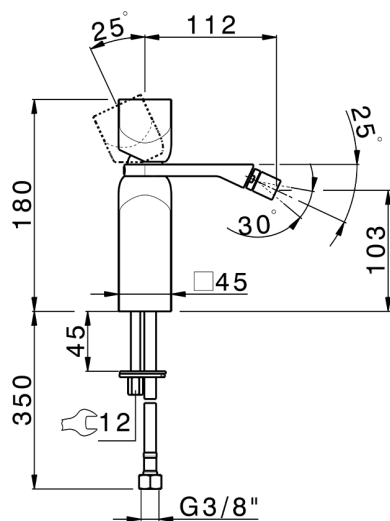

Single lever bidet mixer HI-RISE_RI000564

MODEL **RI000564**

Single lever bidet mixer, without pop up waste, G.3/8"
Stainless Steel Flexible

AVAILABLE FINISHINGS

-  **21** 21 Chrome
-  **6X** 6X Matt White/Brushed Gold
-  **6V** 6V Matt White/Brushed Nickel
-  **5G** 5G Rose Gold
-  **4Q** 4Q Matt White
-  **40** 40 Matt Black
-  **2W** 2W Brushed Gold
-  **2F** 2F Brushed Nickel
-  **24** 24 Gold
-  **7W** 7W Matt Black/Brushed Gold

CHARACTERISTICS

Cartridge Spare Parts

ZZ96550000

25 mm Cartridge

2024-12-22