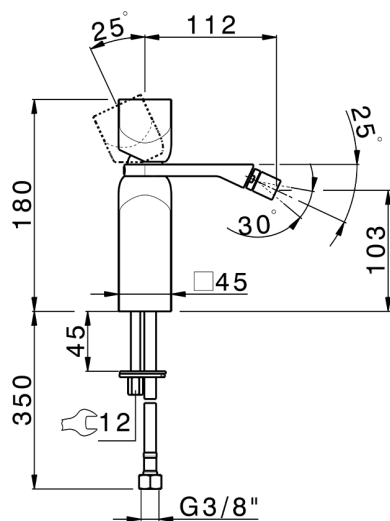

Single lever bidet mixer HI-RISE_RI000564

MODEL **RI000564**

Single lever bidet mixer, without pop up waste, G.3/8" Stainless Steel Flexible

AVAILABLE FINISHINGS

-  **21** 21 Chrome
-  **6X** 6X Matt White/Brushed Gold
-  **6V** 6V Matt White/Brushed Nickel
-  **5G** 5G Rose Gold
-  **4Q** 4Q Matt White
-  **40** 40 Matt Black
-  **2W** 2W Brushed Gold
-  **2F** 2F Brushed Nickel
-  **24** 24 Gold
-  **7W** 7W Matt Black/Brushed Gold

CHARACTERISTICS

Cartridge Spare Parts

ZZ96550000

25 mm Cartridge

2024-12-22