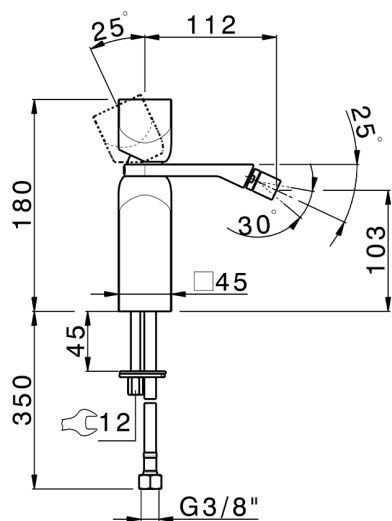

## Single lever bidet mixer HI-RISE\_RI000564

MODEL **RI000564**

Single lever bidet mixer, without pop up waste, G.3/8" Stainless Steel Flexible

### CHARACTERISTICS

Cartridge Spare Parts

**ZZ96550000**

**25 mm Cartridge**

2025-01-03