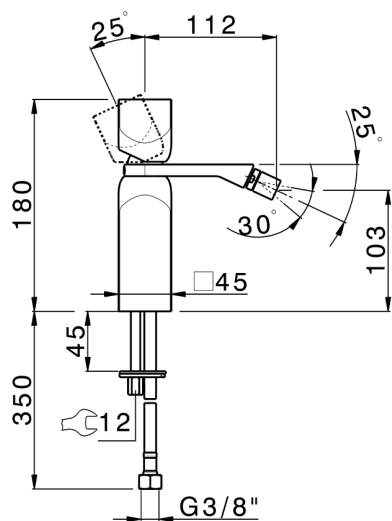

## Single lever bidet mixer HI-RISE\_RI000564

MODEL **RI000564**

Single lever bidet mixer, without pop up waste, G.3/8" Stainless Steel Flexible

### CHARACTERISTICS

Cartridge Spare Parts

**ZZ96550000**

**25 mm Cartridge**

2024-12-22