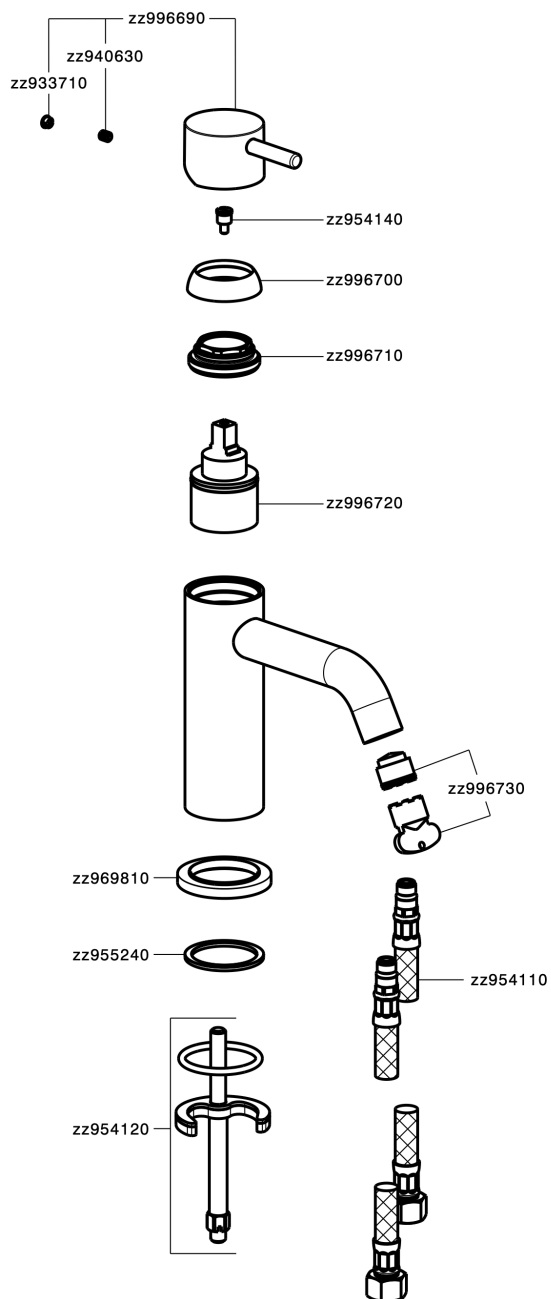

Single lever washbasin mixer NUOVA LESS_LN000540

MODEL **LN000540**

Single lever washbasin mixer, without pop-up waste, G.3/8" stainless steel flexible hoses

AVAILABLE FINISHINGS

-  **21** 21 Chrome
-  **2F** 2F Brushed Nickel
-  **40** 40 Matt Black
-  **4Q** 4Q Matt White

CHARACTERISTICS

Cartridge Spare Parts **ZZ99672000**

35 mm Cartridge

EcoStop

EcoStop feature limits water flow to approximately 50% of maximum output with one point of resistance on setting. Push slightly past the middle stop only when full water output is required. This will save water up to 50%.

Single lever washbasin mixer NUOVA LESS_LN000540

LN000540

<https://en.cisal.it/single-lever-washbasin-mixer-nuova-less-ln000540>

2025-01-05