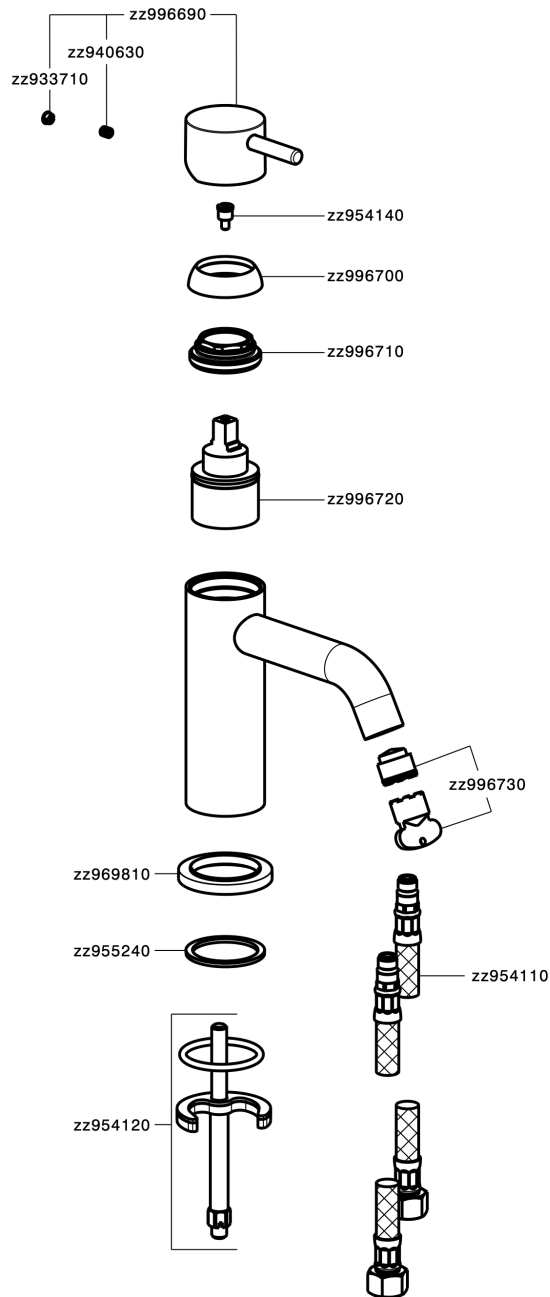

## Single lever washbasin mixer NUOVA LESS\_LN000540

LN000540

<https://en.cisal.it/single-lever-washbasin-mixer-nuova-less-ln000540>

2025-01-05