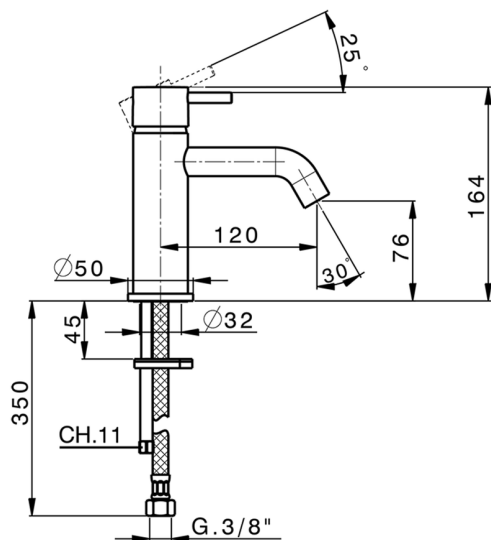

Single lever washbasin mixer NUOVA LESS_LN000540

MODEL **LN000540**

Single lever washbasin mixer, without pop-up waste, G.3/8" stainless steel flexible hoses

AVAILABLE FINISHINGS

-  **21** 21 Chrome
-  **2F** 2F Brushed Nickel
-  **40** 40 Matt Black
-  **4Q** 4Q Matt White

CHARACTERISTICS

Cartridge Spare Parts **ZZ99672000**

35 mm Cartridge

EcoStop

EcoStop feature limits water flow to approximately 50% of maximum output with one point of resistance on setting. Push slightly past the middle stop only when full water output is required. This will save water up to 50%.

Single lever washbasin mixer NUOVA LESS_LN000540

LN000540

<https://en.cisal.it/single-lever-washbasin-mixer-nuova-less-ln000540>

2025-01-05