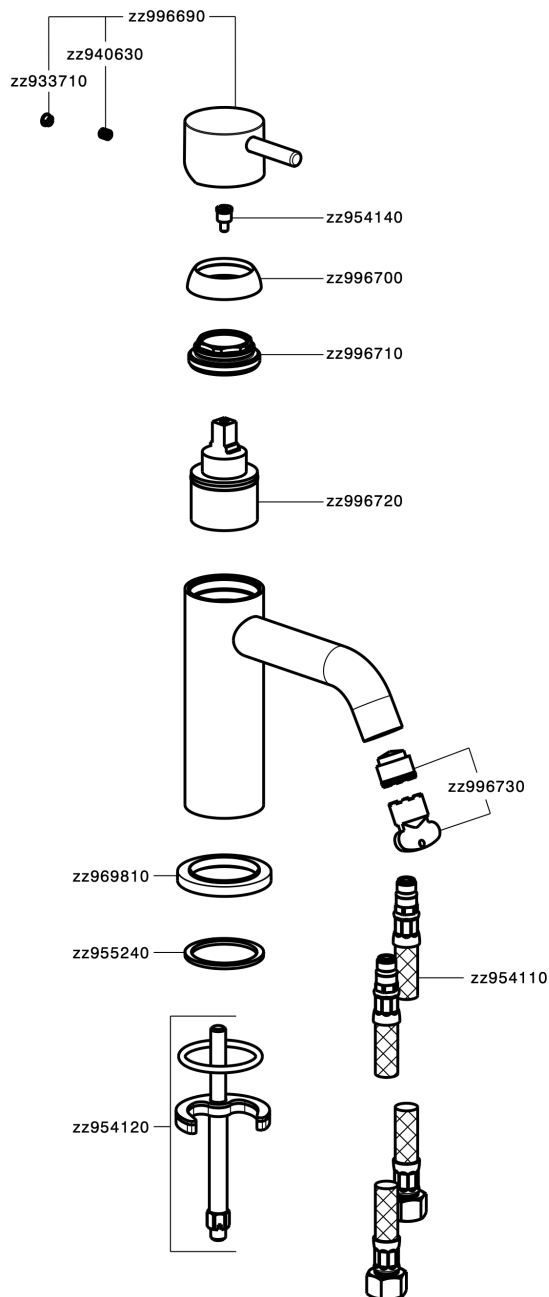

Single lever washbasin mixer NUOVA LESS_LN000540

MODEL **LN000540**

Single lever washbasin mixer, without pop-up waste, G.3/8" stainless steel flexible hoses

AVAILABLE FINISHINGS

-  **21** 21 Chrome
-  **2F** 2F Brushed Nickel
-  **40** 40 Matt Black
-  **4Q** 4Q Matt White

CHARACTERISTICS

Cartridge Spare Parts **ZZ99672000**

35 mm Cartridge

EcoStop

EcoStop feature limits water flow to approximately 50% of maximum output with one point of resistance on setting. Push slightly past the middle stop only when full water output is required. This will save water up to 50%.

Single lever washbasin mixer NUOVA LESS_LN000540

LN000540

<https://en.cisal.it/single-lever-washbasin-mixer-nuova-less-ln000540>

2025-01-05