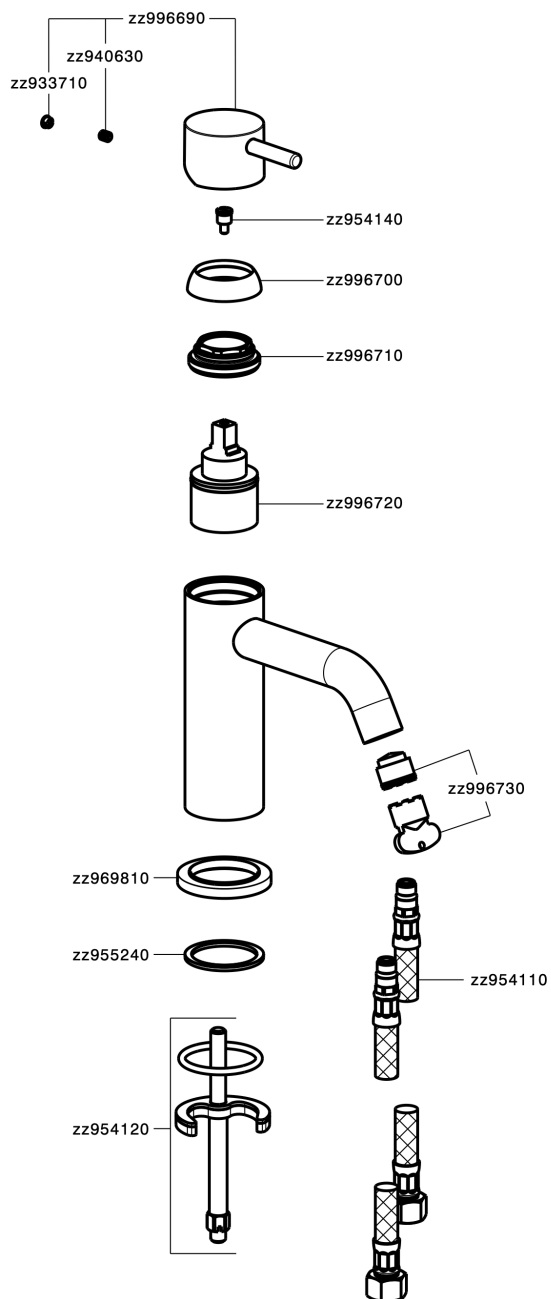

## Single lever washbasin mixer NUOVA LESS\_LN000540

MODEL **LN000540**

Single lever washbasin mixer, without pop-up waste, G.3/8" stainless steel flexible hoses

### CHARACTERISTICS

Cartridge Spare Parts **ZZ99672000**

**35 mm Cartridge**

### EcoStop

EcoStop feature limits water flow to approximately 50% of maximum output with one point of resistance on setting. Push slightly past the middle stop only when full water output is required. This will save water up to 50%.

## Single lever washbasin mixer NUOVA LESS\_LN000540

LN000540

<https://en.cisal.it/single-lever-washbasin-mixer-nuova-less-ln000540>

2025-01-02