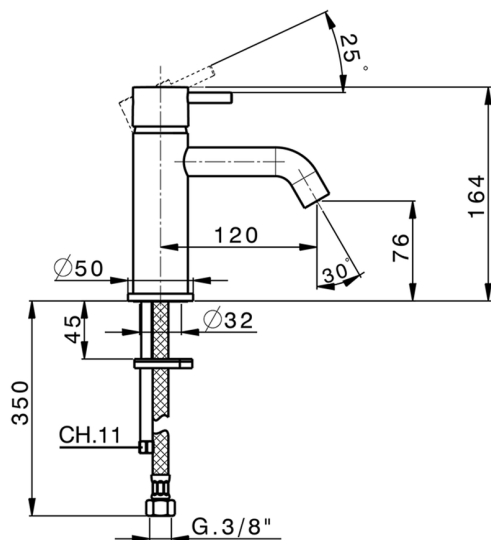

## Single lever washbasin mixer NUOVA LESS\_LN000540

MODEL **LN000540**

Single lever washbasin mixer, without pop-up waste, G.3/8" stainless steel flexible hoses

### CHARACTERISTICS

Cartridge Spare Parts **ZZ99672000**

**35 mm Cartridge**

### EcoStop

EcoStop feature limits water flow to approximately 50% of maximum output with one point of resistance on setting. Push slightly past the middle stop only when full water output is required. This will save water up to 50%.

## Single lever washbasin mixer NUOVA LESS\_LN000540

LN000540

<https://en.cisal.it/single-lever-washbasin-mixer-nuova-less-ln000540>

2025-01-02