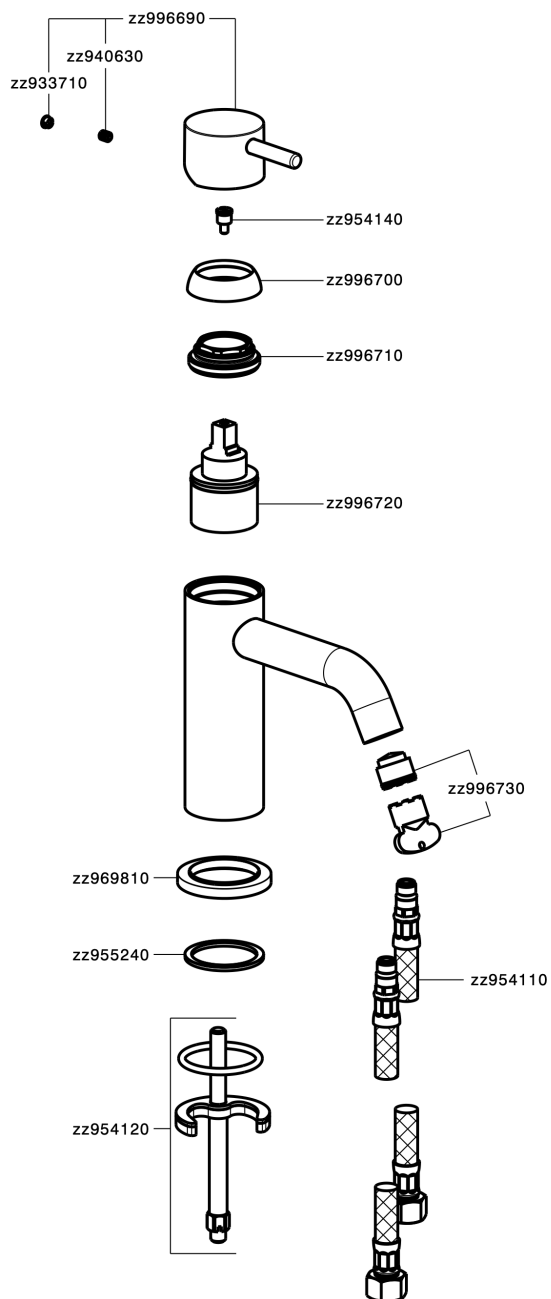

Single lever washbasin mixer NUOVA LESS_LN000540

LN000540

<https://en.cisal.it/single-lever-washbasin-mixer-nuova-less-ln000540>

2025-01-02