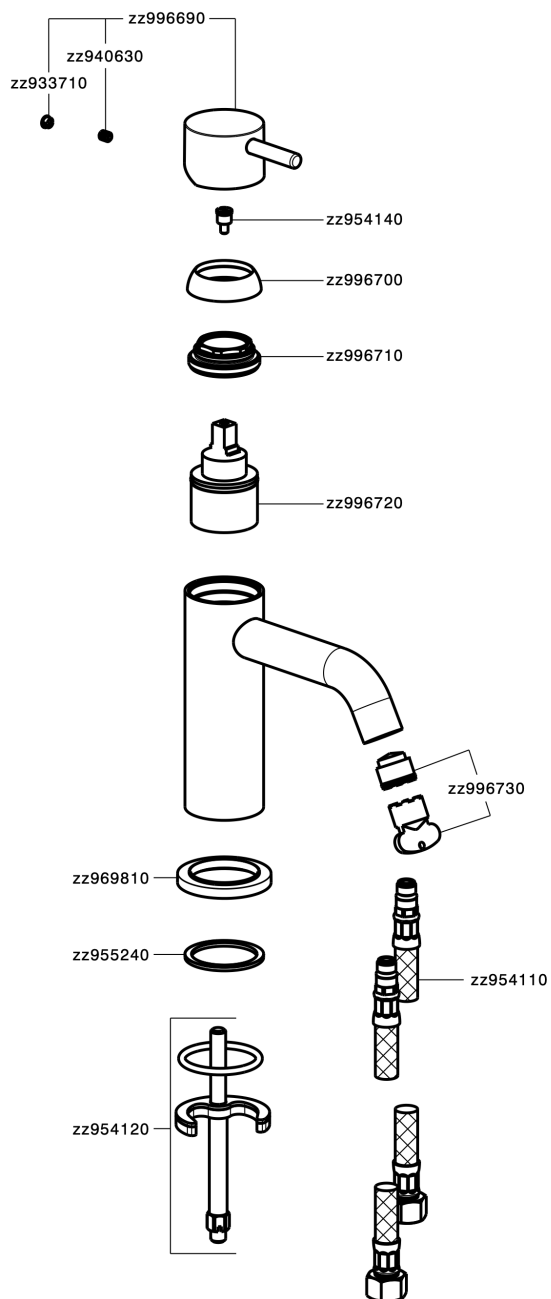

## Single lever washbasin mixer NUOVA LESS\_LN000540

LN000540

<https://en.cisal.it/single-lever-washbasin-mixer-nuova-less-ln000540>

2025-01-05