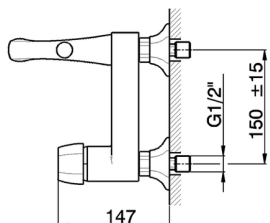

Single lever bath mixer **CH000134**

MODEL **CH000134**

Single lever bath mixer, without shower set, 1/2" M flexible connection

AVAILABLE FINISHINGS

- 
6T 6T Chrome/Matt Black
- 
7C 7C Gold/Matt Black
- 
7D 7D Polished Nickel/Matt Black
- 
7E 7E Rose Gold/Matt Black

CHARACTERISTICS

Cartridge Spare Parts **ZZ93196000**

38 mm Cartridge

Single lever bath mixer CHERIE_CH000134

CH000134

<https://en.cisal.it/single-lever-bath-mixer-cherie-ch000134>

2026-04-08