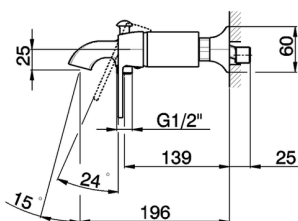

Single lever bath mixer **CH000134**

MODEL **CH000134**

Single lever bath mixer, without shower set, 1/2" M flexible connection

AVAILABLE FINISHINGS

- 
6T 6T Chrome/Matt Black
- 
7C 7C Gold/Matt Black
- 
7D 7D Polished Nickel/Matt Black
- 
7E 7E Rose Gold/Matt Black

CHARACTERISTICS

Cartridge Spare Parts **ZZ93196000**

38 mm Cartridge

Single lever bath mixer CHERIE_CH000134

CH000134

<https://en.cisal.it/single-lever-bath-mixer-cherie-ch000134>

2026-04-08