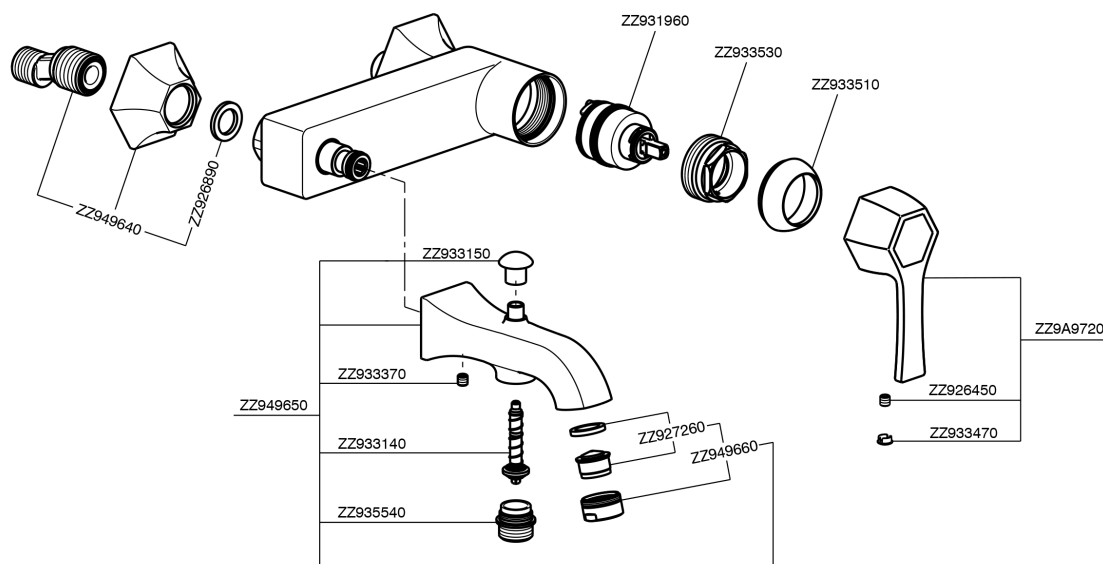

Single lever bath mixer **CH000134**

MODEL **CH000134**

Single lever bath mixer, without shower set, 1/2" M flexible connection

AVAILABLE FINISHINGS

- 
6T 6T Chrome/Matt Black
- 
7C 7C Gold/Matt Black
- 
7D 7D Polished Nickel/Matt Black
- 
7E 7E Rose Gold/Matt Black

CHARACTERISTICS

Cartridge Spare Parts **ZZ93196000**

38 mm Cartridge

Single lever bath mixer CHERIE_CH000134

CH000134

<https://en.cisal.it/single-lever-bath-mixer-cherie-ch000134>

2026-04-08