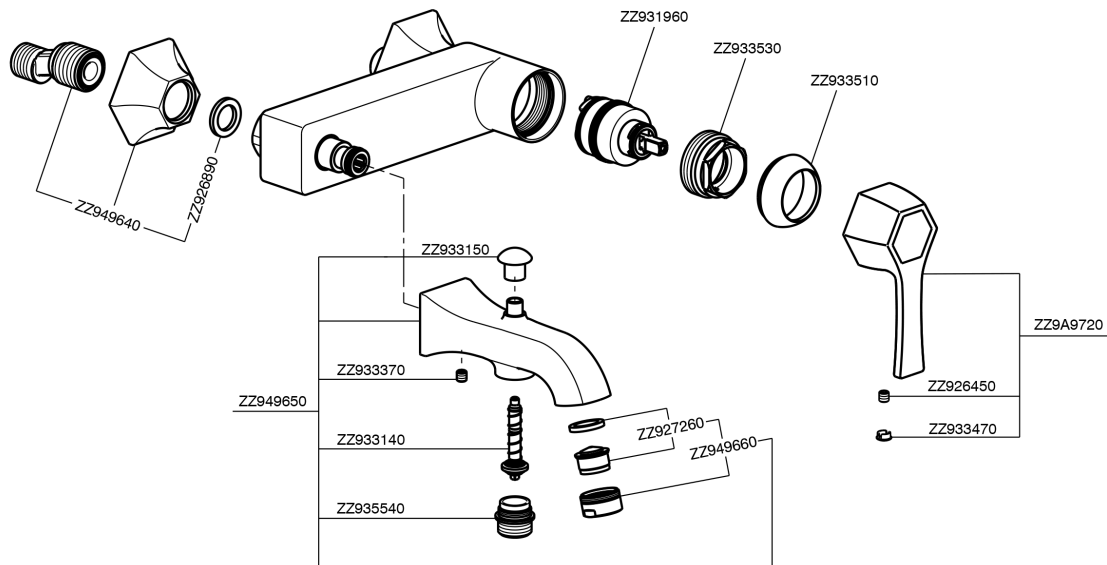

Single lever bath mixer CHERIE_CH000134

CH000134

<https://en.cisal.it/single-lever-bath-mixer-cherie-ch000134>

2026-04-28