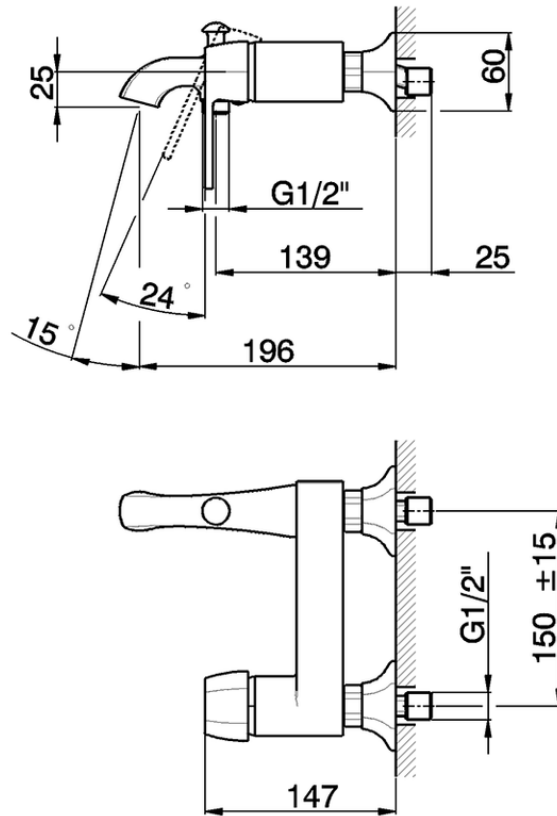

## Single lever bath mixer CHERIE\_CH000134

CH000134

<https://en.cisal.it/single-lever-bath-mixer-cherie-ch000134>

2026-06-14