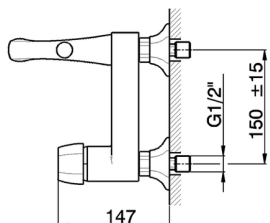

Single lever bath mixer **CH000134**

MODEL **CH000134**

Single lever bath mixer, without shower set, 1/2" M flexible connection

AVAILABLE FINISHINGS

- 
6T 6T Chrome/Matt Black
- 
7C 7C Gold/Matt Black
- 
7D 7D Polished Nickel/Matt Black
- 
7E 7E Rose Gold/Matt Black

CHARACTERISTICS

Cartridge Spare Parts **ZZ93196000**

38 mm Cartridge

Single lever bath mixer CHERIE_CH000134

CH000134

<https://en.cisal.it/single-lever-bath-mixer-cherie-ch000134>

2026-06-13