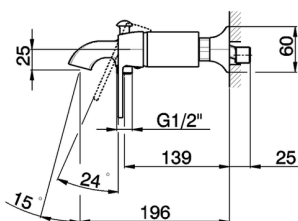

Single lever bath mixer **CH000134**

MODEL **CH000134**

Single lever bath mixer, without shower set, 1/2" M flexible connection

AVAILABLE FINISHINGS

- 
6T 6T Chrome/Matt Black
- 
7C 7C Gold/Matt Black
- 
7D 7D Polished Nickel/Matt Black
- 
7E 7E Rose Gold/Matt Black

CHARACTERISTICS

Cartridge Spare Parts **ZZ93196000**

38 mm Cartridge

Single lever bath mixer CHERIE_CH000134

CH000134

<https://en.cisal.it/single-lever-bath-mixer-cherie-ch000134>

2026-06-13