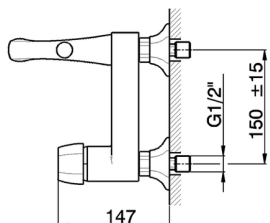

Single lever bath mixer **CH000134**

MODEL **CH000134**

Single lever bath mixer, without shower set, 1/2" M flexible connection

AVAILABLE FINISHINGS

- 
6T 6T Chrome/Matt Black
- 
7C 7C Gold/Matt Black
- 
7D 7D Polished Nickel/Matt Black
- 
7E 7E Rose Gold/Matt Black

CHARACTERISTICS

Cartridge Spare Parts **ZZ93196000**

38 mm Cartridge

Single lever bath mixer CHERIE_CH000134

CH000134

<https://en.cisal.it/single-lever-bath-mixer-cherie-ch000134>

2026-05-19