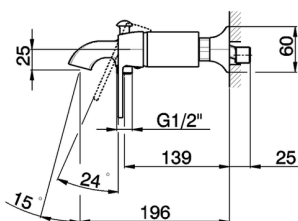

Single lever bath mixer **CH000134**

MODEL **CH000134**

Single lever bath mixer, without shower set, 1/2" M flexible connection

AVAILABLE FINISHINGS

- 
6T 6T Chrome/Matt Black
- 
7C 7C Gold/Matt Black
- 
7D 7D Polished Nickel/Matt Black
- 
7E 7E Rose Gold/Matt Black

CHARACTERISTICS

Cartridge Spare Parts **ZZ93196000**

38 mm Cartridge

Single lever bath mixer CHERIE_CH000134

CH000134

<https://en.cisal.it/single-lever-bath-mixer-cherie-ch000134>

2026-05-19