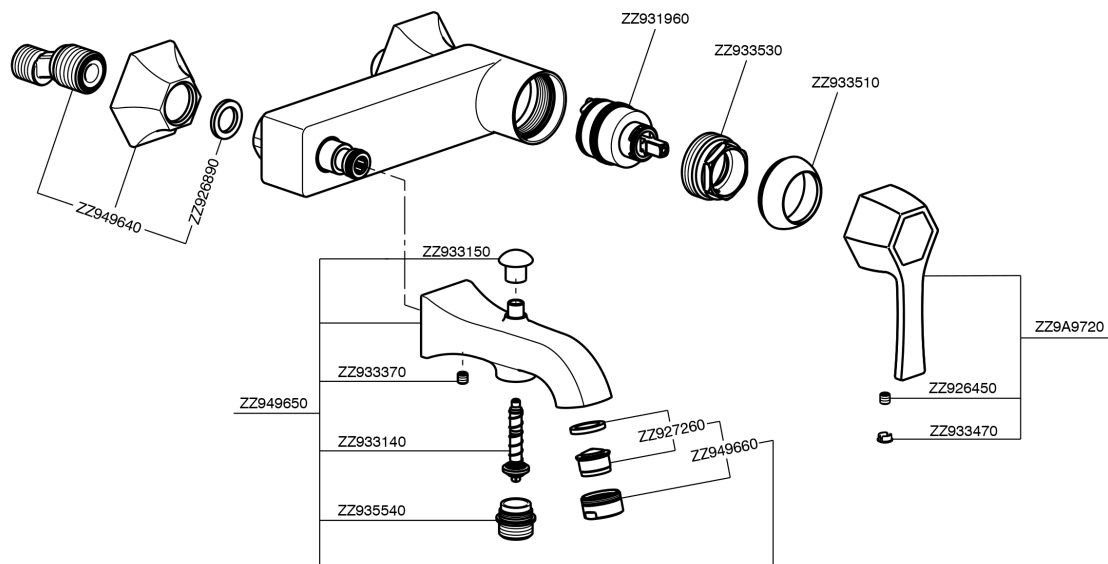

Single lever bath mixer **CH000134**

MODEL **CH000134**

Single lever bath mixer, without shower set, 1/2" M flexible connection

AVAILABLE FINISHINGS

- 
6T 6T Chrome/Matt Black
- 
7C 7C Gold/Matt Black
- 
7D 7D Polished Nickel/Matt Black
- 
7E 7E Rose Gold/Matt Black

CHARACTERISTICS

Cartridge Spare Parts **ZZ93196000**

38 mm Cartridge

Single lever bath mixer CHERIE_CH000134

CH000134

<https://en.cisal.it/single-lever-bath-mixer-cherie-ch000134>

2026-06-13