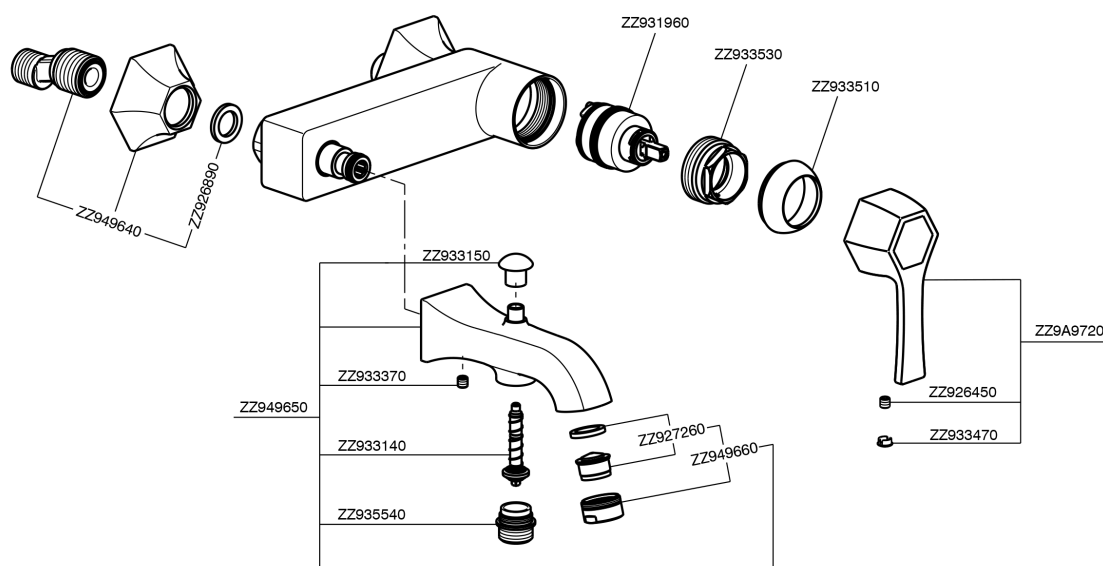

Single lever bath mixer **CH000134**

MODEL **CH000134**

Single lever bath mixer, without shower set, 1/2" M flexible connection

AVAILABLE FINISHINGS

- 
6T 6T Chrome/Matt Black
- 
7C 7C Gold/Matt Black
- 
7D 7D Polished Nickel/Matt Black
- 
7E 7E Rose Gold/Matt Black

CHARACTERISTICS

Cartridge Spare Parts **ZZ93196000**

38 mm Cartridge

Single lever bath mixer CHERIE_CH000134

CH000134

<https://en.cisal.it/single-lever-bath-mixer-cherie-ch000134>

2026-05-19