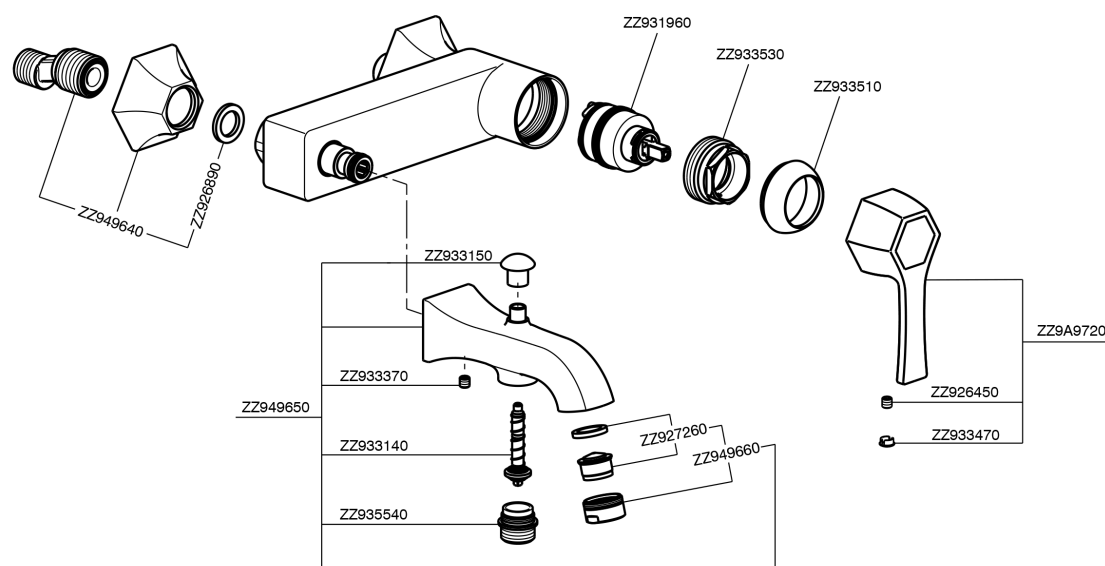

Single lever bath mixer CHERIE_CH000134

CH000134

<https://en.cisal.it/single-lever-bath-mixer-cherie-ch000134>

2026-04-08