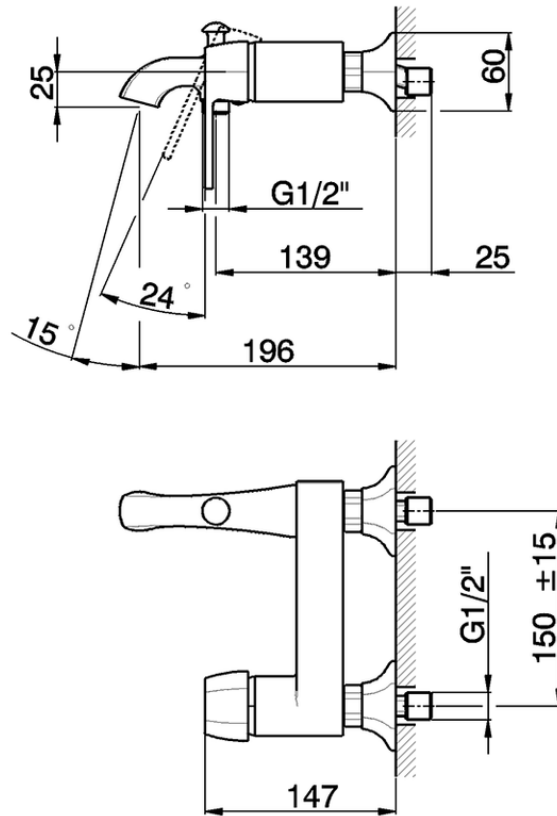

Single lever bath mixer CHERIE_CH000134

CH000134

<https://en.cisal.it/single-lever-bath-mixer-cherie-ch000134>

2026-06-13