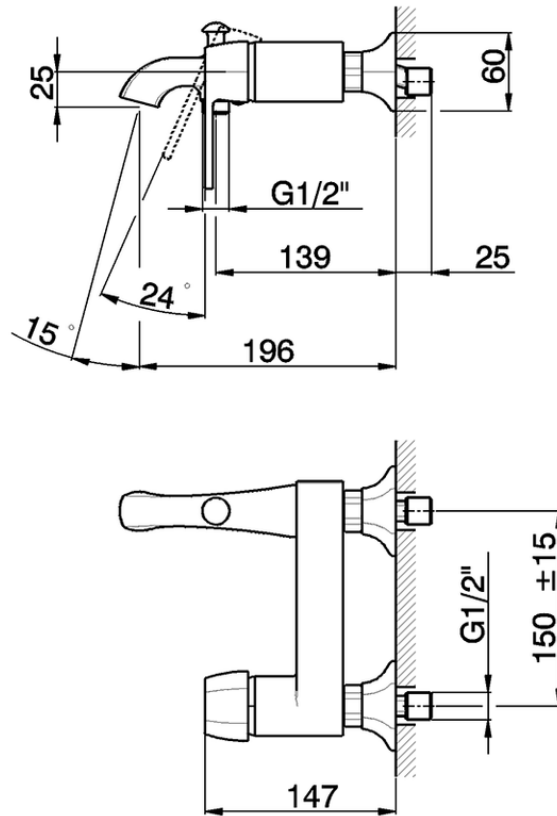

Single lever bath mixer CHERIE_CH000134

CH000134

<https://en.cisal.it/single-lever-bath-mixer-cherie-ch000134>

2026-04-08