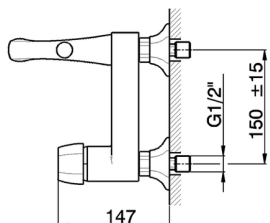

Single lever bath mixer **CH000134**

MODEL **CH000134**

Single lever bath mixer, without shower set, 1/2" M flexible connection

AVAILABLE FINISHINGS

- 
6T 6T Chrome/Matt Black
- 
7C 7C Gold/Matt Black
- 
7D 7D Polished Nickel/Matt Black
- 
7E 7E Rose Gold/Matt Black

CHARACTERISTICS

Cartridge Spare Parts **ZZ93196000**

38 mm Cartridge

Single lever bath mixer CHERIE_CH000134

CH000134

<https://en.cisal.it/single-lever-bath-mixer-cherie-ch000134>

2026-06-14