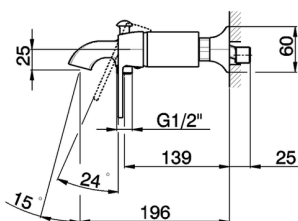

Single lever bath mixer **CH000134**

MODEL **CH000134**

Single lever bath mixer, without shower set, 1/2" M flexible connection

AVAILABLE FINISHINGS

- 
6T 6T Chrome/Matt Black
- 
7C 7C Gold/Matt Black
- 
7D 7D Polished Nickel/Matt Black
- 
7E 7E Rose Gold/Matt Black

CHARACTERISTICS

Cartridge Spare Parts **ZZ93196000**

38 mm Cartridge

Single lever bath mixer CHERIE_CH000134

CH000134

<https://en.cisal.it/single-lever-bath-mixer-cherie-ch000134>

2026-06-14