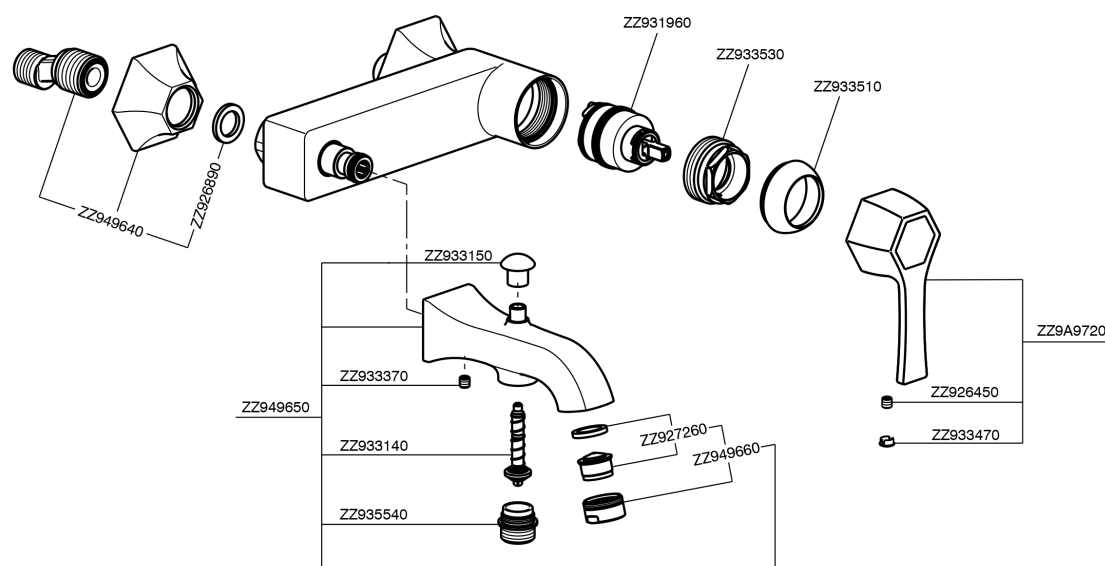

Single lever bath mixer **CH000134**

MODEL **CH000134**

Single lever bath mixer, without shower set, 1/2" M flexible connection

AVAILABLE FINISHINGS

- 
6T 6T Chrome/Matt Black
- 
7C 7C Gold/Matt Black
- 
7D 7D Polished Nickel/Matt Black
- 
7E 7E Rose Gold/Matt Black

CHARACTERISTICS

Cartridge Spare Parts **ZZ93196000**

38 mm Cartridge

Single lever bath mixer CHERIE_CH000134

CH000134

<https://en.cisal.it/single-lever-bath-mixer-cherie-ch000134>

2026-06-14