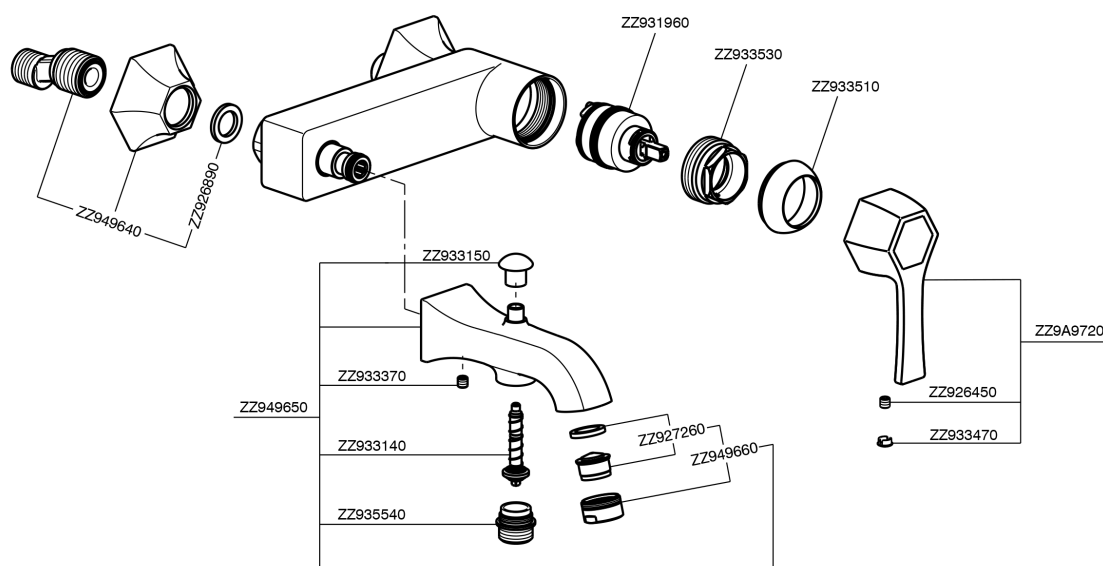

Single lever bath mixer CHERIE_CH000134

CH000134

<https://en.cisal.it/single-lever-bath-mixer-cherie-ch000134>

2026-05-19