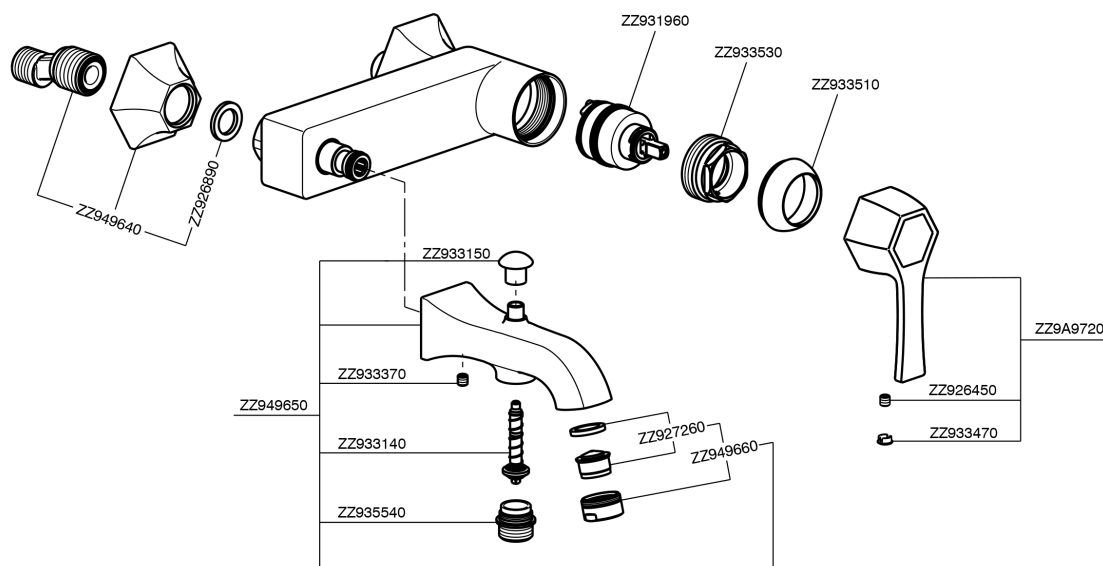

## Single lever bath mixer CHERIE\_CH000134

CH000134

<https://en.cisal.it/single-lever-bath-mixer-cherie-ch000134>

2026-06-13