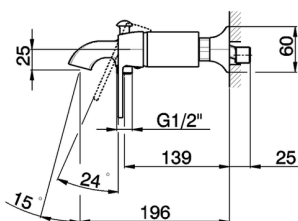

## Single lever bath mixer **CH000134**

MODEL **CH000134**

Single lever bath mixer, without shower set, 1/2" M flexible connection

### CHARACTERISTICS

Cartridge Spare Parts **ZZ93196000**

**38 mm Cartridge**