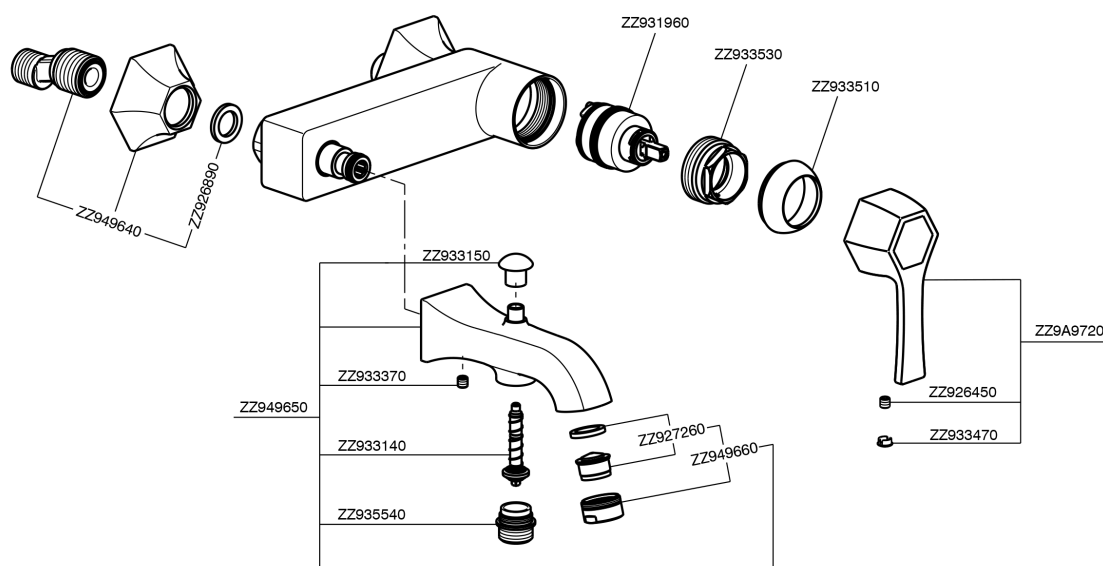

Single lever bath mixer CHERIE_CH000134

CH000134

<https://en.cisal.it/single-lever-bath-mixer-cherie-ch000134>

2026-04-08