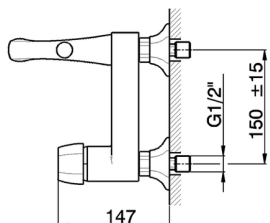

## Single lever bath mixer **CH000134**

MODEL **CH000134**

Single lever bath mixer, without shower set, 1/2" M flexible connection

### CHARACTERISTICS

Cartridge Spare Parts **ZZ93196000**

**38 mm Cartridge**