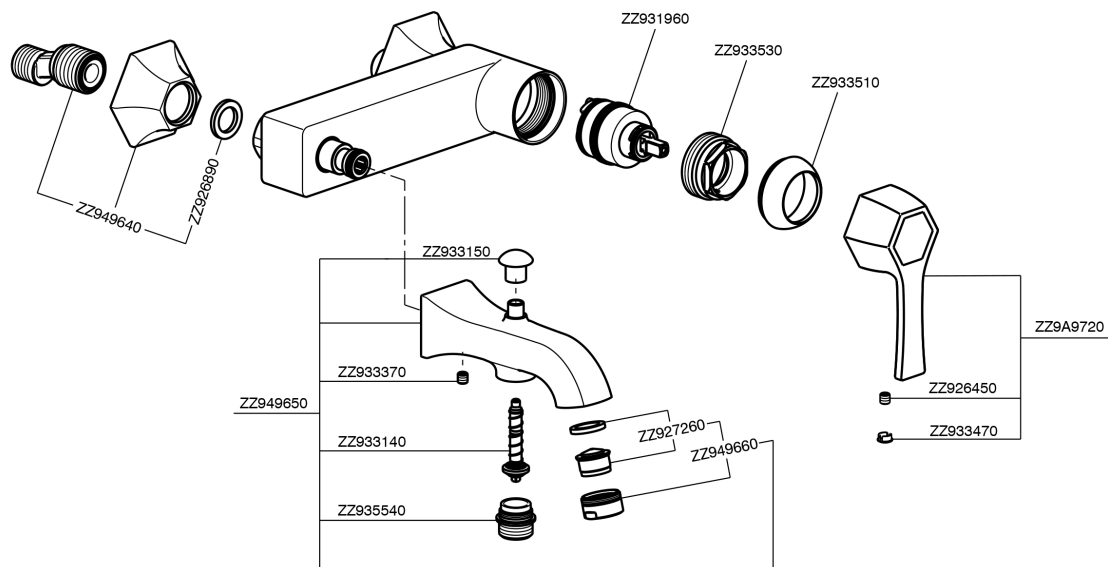

Single lever bath mixer CHERIE_CH000134

CH000134

<https://en.cisal.it/single-lever-bath-mixer-cherie-ch000134>

2026-04-28