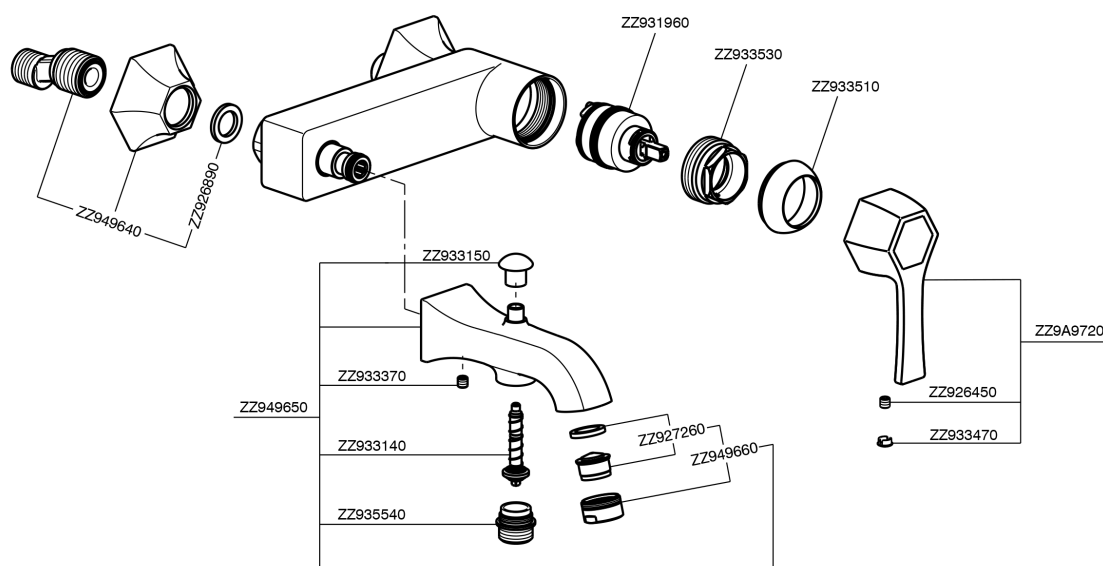

Single lever bath mixer CHERIE_CH000134

CH000134

<https://en.cisal.it/single-lever-bath-mixer-cherie-ch000134>

2026-06-14