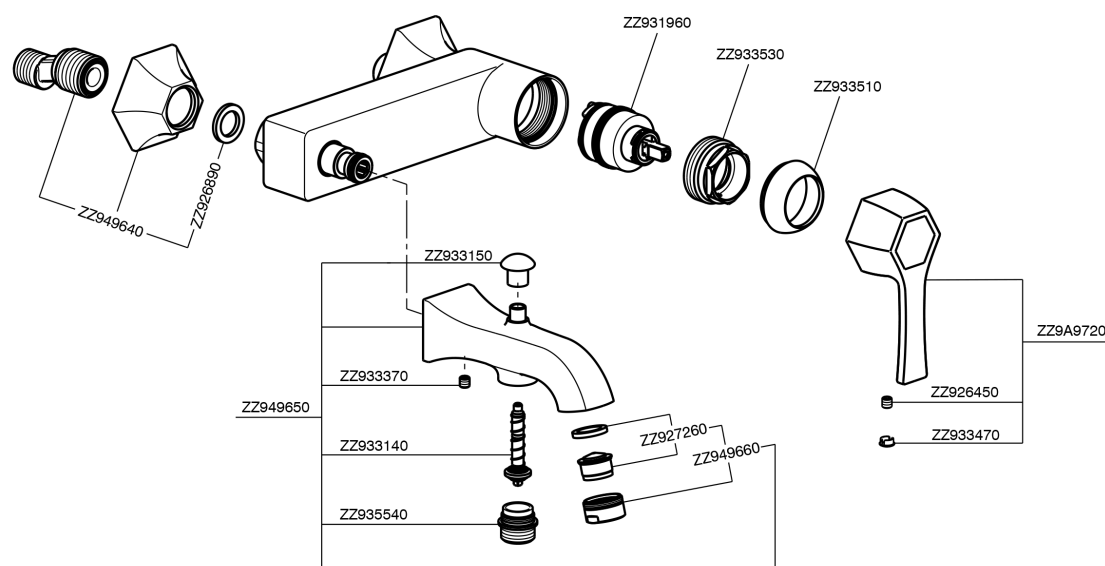

## Single lever bath mixer CHERIE\_CH000134

CH000134

<https://en.cisal.it/single-lever-bath-mixer-cherie-ch000134>

2026-04-08