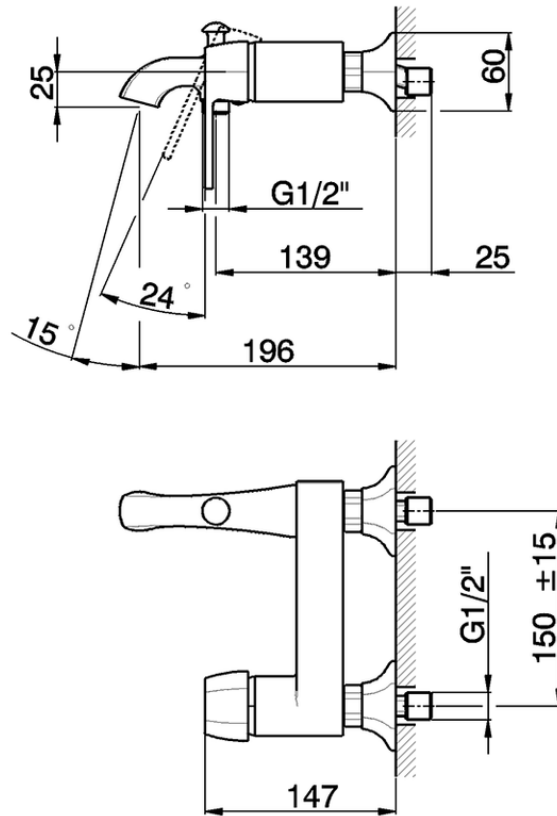

Single lever bath mixer CHERIE_CH000134

CH000134

<https://en.cisal.it/single-lever-bath-mixer-cherie-ch000134>

2026-05-19