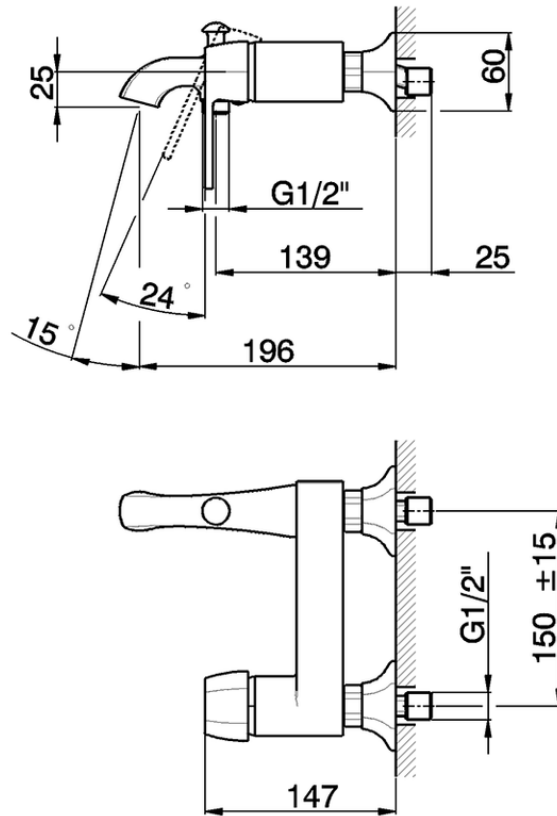

## Single lever bath mixer CHERIE\_CH000134

CH000134

<https://en.cisal.it/single-lever-bath-mixer-cherie-ch000134>

2026-04-28