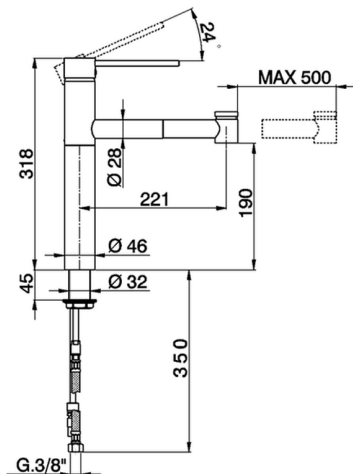

Single lever sink mixer with extrac.shower KITCHEN_LL002570

MODEL **LL002570**

Single lever sink mixer with extrac.shower,swivel spout,2 sprays handshower,150 cm Brass Flexible Hose

AVAILABLE FINISHINGS

21 21 Chrome

2A 2A Satin Brushed Nickel

CHARACTERISTICS

Cartridge Spare Parts **ZZ93196000**

38 mm Cartridge

Single lever sink mixer with extrac.shower KITCHEN_LL002570

cisal

LL 00257

NR.	DESCRIZIONE DESCRIPTION BESCHREIBUNG DESCRIPTION	N. CODICE CODE NO. WERSKNR. NR. CODE	NR.	DESCRIZIONE DESCRIPTION BESCHREIBUNG DESCRIPTION	N. CODICE CODE NO. WERSKNR. NR. CODE	NR.	DESCRIZIONE DESCRIPTION BESCHREIBUNG DESCRIPTION	N. CODICE CODE NO. WERSKNR. NR. CODE
1	Leva monocomando "LL" Lever "LL" Hebel "LL" Levier "LL"	ZZ944040	5	Flessibile 150cm Ø12 1/2"cn x M15x1 Flex 150 cm Ø12 1/2"CN x M15x1 Brauseschlauch 150 cm Ø12 x M15x1 Flex 150 cm Ø12 1/2"cn x M15x1	DS019530	6	Doccia estr.monoc.lavel. Handspray Herausziehbare Brause Douchette extr.évier	
1-1	Grano punta piana inox M.6x6 Screw-stainless steel M.6x6 Madenschraube M.6x6 Vis speciale inox M.6x6	ZZ926450	7	Set installazione monoc.doccia estraibile Installation set single lever Befestigungsset Set installation	ZZ928860	7-1	Guarnizione fibra 3/8" Gasket rubber 3/8" Fiberdichtung 3/8" Joint en fibre 3/8"	
1-2	Placchetta per leva neutra Cap for lever Abdeckkappe f/Hebel Plaquette levier	ZZ933470	8	Flessibile M.11x1 3/8" F L.365 Flex M.11x1 3/8" L.365 Anschlusschlauch M.11x1 3/8" L.365 Flex M.11x1 3/8" L.365	ZZ928420	9	Peso piombo completo Lead weight Bleigewicht kpl Poids en plomb	
2	Copricartuccia monocomando Escutcheon cartridge Abdeckkappe Couvre-cartouche Calotta bloccaggio cartuccia	ZZ944050						
3	Nut for mixing valve Mutter f/Kartusche Ecrou pour cartouche	ZZ933530						
4	Cartuccia monocomando Mixing valve Kartusche Cartouche mitigeurs	ZZ931960						

LL002570

<https://en.cisal.it/single-lever-sink-mixer-with-extrac-shower-kitchen-ll002570>

2026-05-17