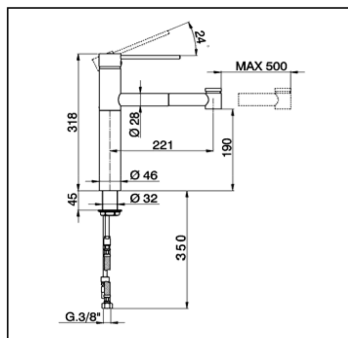

Single lever sink mixer with extrac.shower KITCHEN_LL002570

MODEL **LL002570**

Single lever sink mixer with extrac.shower,swivel spout,2 sprays handshower,150 cm Brass Flexible Hose

AVAILABLE FINISHINGS

21 21 Chrome

2A 2A Satin Brushed Nickel

CHARACTERISTICS

Cartridge Spare Parts **ZZ93196000**

38 mm Cartridge

Single lever sink mixer with extrac.shower KITCHEN_LL002570

cisal

LL 00257

NR.	DESCRIZIONE DESCRIPTION BESCHREIBUNG DESCRIPTION	N. CODICE CODE NO. WERSKNR. NR. CODE	NR.	DESCRIZIONE DESCRIPTION BESCHREIBUNG DESCRIPTION	N. CODICE CODE NO. WERSKNR. NR. CODE	NR.	DESCRIZIONE DESCRIPTION BESCHREIBUNG DESCRIPTION	N. CODICE CODE NO. WERSKNR. NR. CODE
1	Leva monocomando "LL" Lever "LL" Hebel "LL" Levier "LL"	ZZ944040	5	Flessibile 150cm Ø12 1/2"cn x M15x1 Flex 150 cm Ø12 1/2"CN x M15x1 Brauseschlauch 150 cm Ø12 x M15x1 Flex 150 cm Ø12 1/2"cn x M15x1	DS019530	6	Doccia estr.monoc.lavel. Handspray Herausziehbare Brause Douchette extr.évier	
1-1	Grano punta piana inox M.6x6 Screw-stainless steel M.6x6 Madenschraube M.6x6 Vis speciale inox M.6x6	ZZ926450	7	Set installazione monoc.doccia estraibile Installation set single lever Befestigungsset Set installation	ZZ928860	7-1	Guarnizione fibra 3/8" Gasket rubber 3/8" Fiberdichtung 3/8" Joint en fibre 3/8"	
1-2	Placchetta per leva neutra Cap for lever Abdeckkappe f/Hebel Plaquette levier	ZZ933470	8	Flessibile M.11x1 3/8" F L.365 Flex M.11x1 3/8" L.365 Anschlusschlauch M.11x1 3/8" L.365 Flex M.11x1 3/8" L.365	ZZ928420	9	Peso piombo completo Lead weight Bleigewicht kpl Poids en plomb	
2	Copricartuccia monocomando Escutcheon cartridge Abdeckkappe Couvre-cartouche Calotta bloccaggio cartuccia	ZZ944050						
3	Nut for mixing valve Mutter f/Kartusche Ecrou pour cartouche	ZZ933530						
4	Cartuccia monocomando Mixing valve Kartusche Cartouche mitigeurs	ZZ931960						

LL002570

<https://en.cisal.it/single-lever-sink-mixer-with-extrac-shower-kitchen-ll002570>

2026-05-17