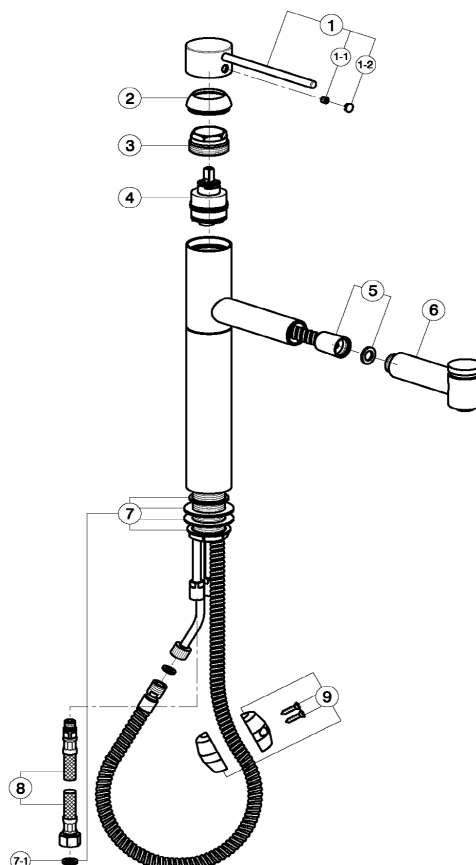

Single lever sink mixer with extrac.shower KITCHEN_LL002570

MODEL **LL002570**

Single lever sink mixer with extrac.shower,swivel spout,2 sprays handshower,150 cm Brass Flexible Hose

AVAILABLE FINISHINGS

21 21 Chrome

2A 2A Satin Brushed Nickel

CHARACTERISTICS

Cartridge Spare Parts **ZZ93196000**

38 mm Cartridge

Single lever sink mixer with extrac.shower KITCHEN_LL002570

cisal

LL 00257

NR.	DESCRIZIONE DESCRIPTION BESCHREIBUNG DESCRIPTION	N. CODICE CODE NO. WERSKNR. NR. CODE	NR.	DESCRIZIONE DESCRIPTION BESCHREIBUNG DESCRIPTION	N. CODICE CODE NO. WERSKNR. NR. CODE	NR.	DESCRIZIONE DESCRIPTION BESCHREIBUNG DESCRIPTION	N. CODICE CODE NO. WERSKNR. NR. CODE
1	Leva monocomando "LL" Lever "LL" Hebel "LL" Levier "LL"	ZZ944040	5	Flessibile 150cm Ø12 1/2"cn x M15x1 Flex 150 cm Ø12 1/2"CN x M15x1 Brauseschlauch 150 cm Ø12 x M15x1 Flex 150 cm Ø12 1/2"cn x M15x1	DS019530	6	Doccia estr.monoc.lavel. Handspray Herausziehbare Brause Douchette extr.évier	
1-1	Grano punta piana inox M.6x6 Screw-stainless steel M.6x6 Madenschraube M.6x6 Vis speciale inox M.6x6	ZZ926450	7	Set installazione monoc.doccia estraibile Installation set single lever Befestigungsset Set installation	ZZ928860	7-1	Guarnizione fibra 3/8" Gasket rubber 3/8" Fiberdichtung 3/8" Joint en fibre 3/8"	
1-2	Placchetta per leva neutra Cap for lever Abdeckkappe f/Hebel Plaquette levier	ZZ933470	8	Flessibile M.11x1 3/8" F L.365 Flex M.11x1 3/8" L.365 Anschlusschlauch M.11x1 3/8" L.365 Flex M.11x1 3/8" L.365	ZZ928420	9	Peso piombo completo Lead weight Bleigewicht kpl Poids en plomb	
2	Copricartuccia monocomando Escutcheon cartridge Abdeckkappe Couvre-cartouche Calotta bloccaggio cartuccia	ZZ944050						
3	Nut for mixing valve Mutter f/Kartusche Ecrou pour cartouche	ZZ933530						
4	Cartuccia monocomando Mixing valve Kartusche Cartouche mitigeurs	ZZ931960						

LL002570

<https://en.cisal.it/single-lever-sink-mixer-with-extrac-shower-kitchen-ll002570>

2026-05-17