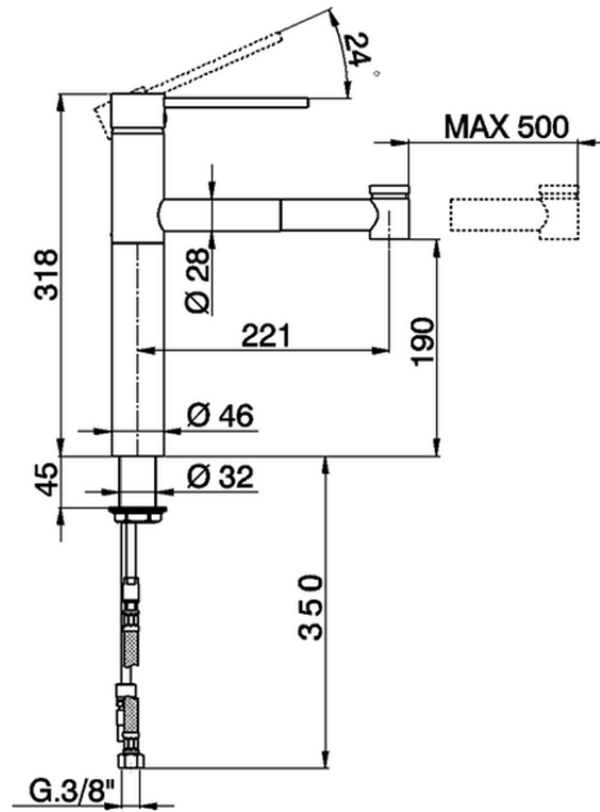

Single lever sink mixer with extrac.shower KITCHEN_LL002570

LL002570

<https://en.cisal.it/single-lever-sink-mixer-with-extrac-shower-kitchen-ll002570>

2026-05-17