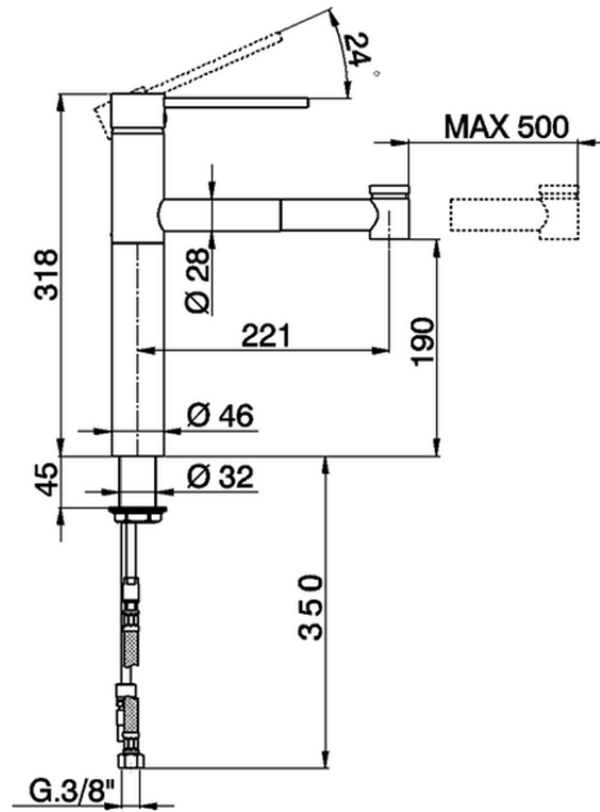

## Single lever sink mixer with extrac.shower KITCHEN\_LL002570

LL002570

<https://en.cisal.it/single-lever-sink-mixer-with-extrac-shower-kitchen-ll002570>

2026-06-16