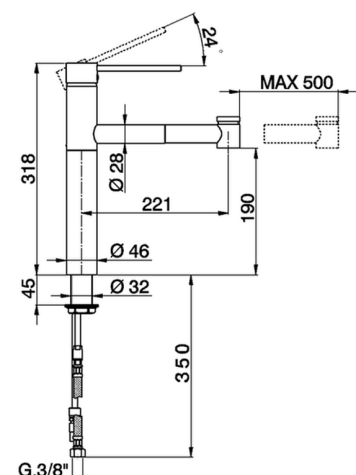

## Single lever sink mixer with extrac.shower KITCHEN\_LL002570

MODEL **LL002570**

Single lever sink mixer with extrac.shower,swivel spout,2 sprays handshower,150 cm Brass Flexible Hose

### CHARACTERISTICS

Cartridge Spare Parts **ZZ93196000**

**38 mm Cartridge**