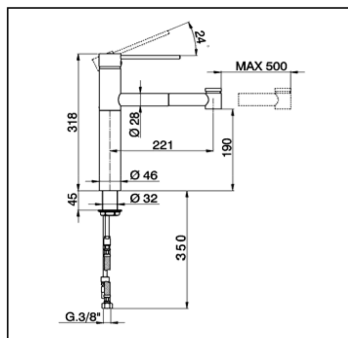

Single lever sink mixer with extrac.shower KITCHEN_LL002570

cisal

LL 00257

NR.	DESCRIZIONE DESCRIPTION BESCHREIBUNG DESCRIPTION	N. CODICE CODE NO. WERSKNR. NR. CODE	NR.	DESCRIZIONE DESCRIPTION BESCHREIBUNG DESCRIPTION	N. CODICE CODE NO. WERSKNR. NR. CODE	NR.	DESCRIZIONE DESCRIPTION BESCHREIBUNG DESCRIPTION	N. CODICE CODE NO. WERSKNR. NR. CODE
	Leva monocomando "LL"			Flessibile 150cm Ø12 1/2"cn x M15x1				
1	Lever "LL" Hebel "LL" Levier "LL"	ZZ944040	5	Flex 150 cm Ø12 1/2"CN x M15x1 Brauseschlauch 150 cm Ø12 x M15x1 Flex 150 cm Ø12 1/2"cn x M15x1	DS019530			
	Grano punta piana inox M.6x6			Doccia estr.monoc.lavel.				
1-1	Screw-stainless steel M.6x6 Madenschraube M.6x6 Vis speciale inox M.6x6	ZZ926450	6	Handspray Herausziehbare Brause Douchette extr.évier	ZZ944070			
	Placchetta per leva neutra			Set installazione monoc.doccia estraibile				
1-2	Cap for lever Abdeckkappe f/Hebel Plaquette levier	ZZ933470	7	Installation set single lever Befestigungsset Set installation	ZZ928860			
	Copricartuccia monocomando			Guarnizione fibra 3/8"				
2	Escutcheon cartridge Abdeckkappe Couvre-cartouche Calotta bloccaggio cartuccia	ZZ944050	7-1	Gasket rubber 3/8" Fiberdichtung 3/8" Joint en fibre 3/8"	ZZ926960			
	Nut for mixing valve			Flessibile M.11x1 3/8" F L.365				
3	Mutter f/Kartusche Ecrou pour cartouche	ZZ933530	8	Flex M.11x1 3/8" L.365 Anschlusschlauch M.11x1 3/8" L.365 Flex M.11x1 3/8" L.365	ZZ928420			
	Cartuccia monocomando			Peso piombo completo				
4	Mixing valve Kartusche Cartouche mitigeurs	ZZ931960	9	Lead weight Bleigewicht kpl Poids en plomb	ZZ944080			

LL002570

<https://en.cisal.it/single-lever-sink-mixer-with-extrac-shower-kitchen-ll002570>

2026-06-14