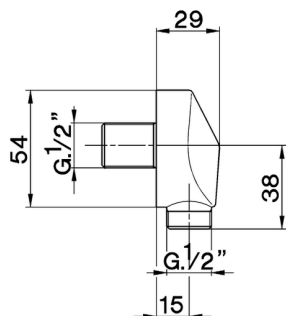

## Elbow SHOWER\_DS017010

MODEL **DS017010**

Elbow

AVAILABLE FINISHINGS

CHARACTERISTICS

2025-01-05