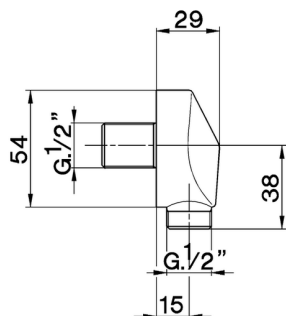

Elbow SHOWER_DS017010

MODEL **DS017010**

Elbow

AVAILABLE FINISHINGS

CHARACTERISTICS

2025-01-02