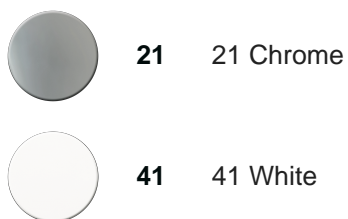

Elbow SHOWER_DS017010

MODEL **DS017010**

Elbow

AVAILABLE FINISHINGS

CHARACTERISTICS

2025-01-02