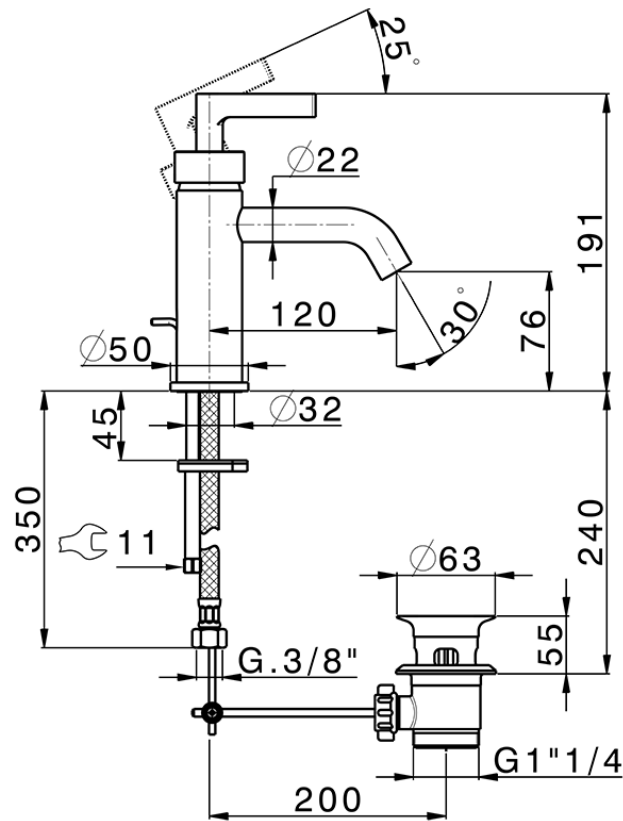

Single lever washbasin mixer GRACE_GC000510

GC000510

<https://en.cisal.it/single-lever-washbasin-mixer-grace-gc000510>

2026-06-13