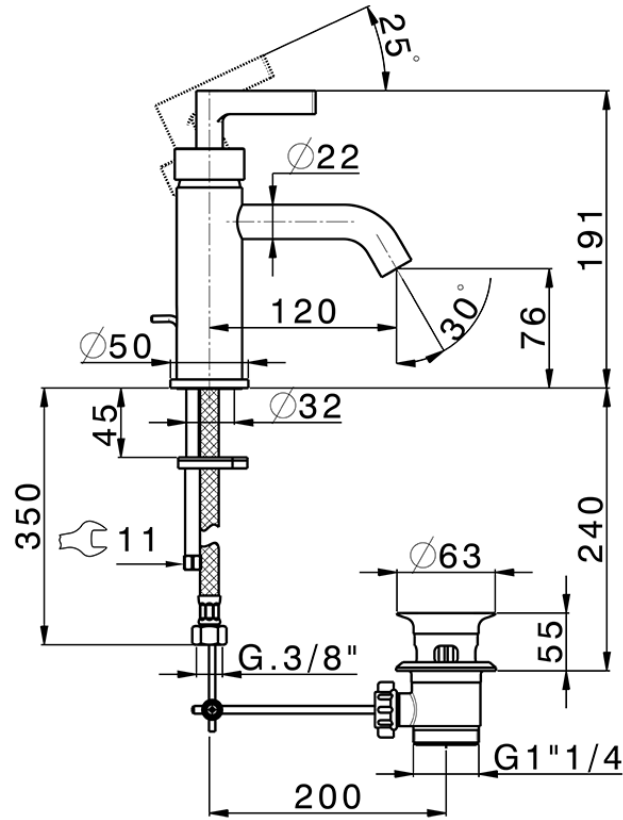

**Single lever washbasin mixer GRACE\_GC000510**

GC000510

<https://en.cisal.it/single-lever-washbasin-mixer-grace-gc000510>

2026-05-17