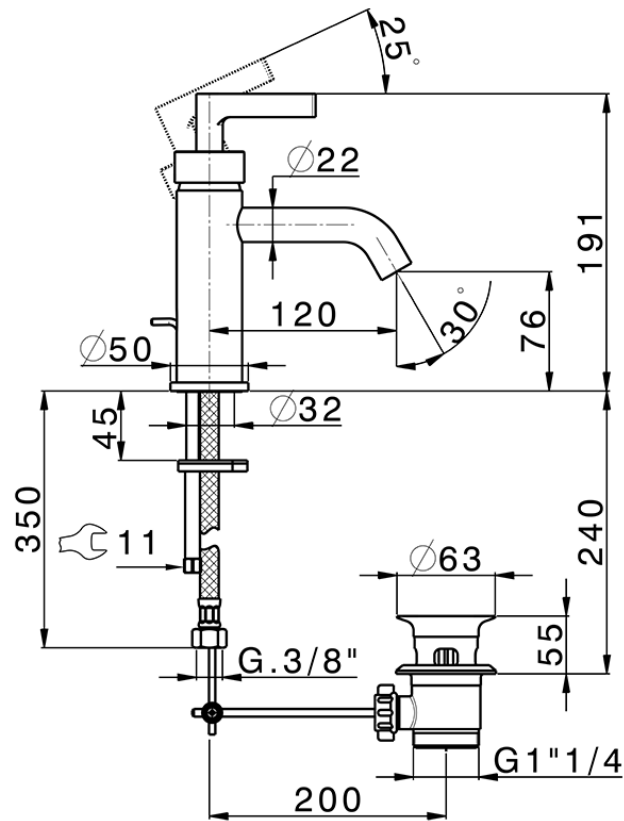

Single lever washbasin mixer GRACE_GC000510

GC000510

<https://en.cisal.it/single-lever-washbasin-mixer-grace-gc000510>

2026-06-14