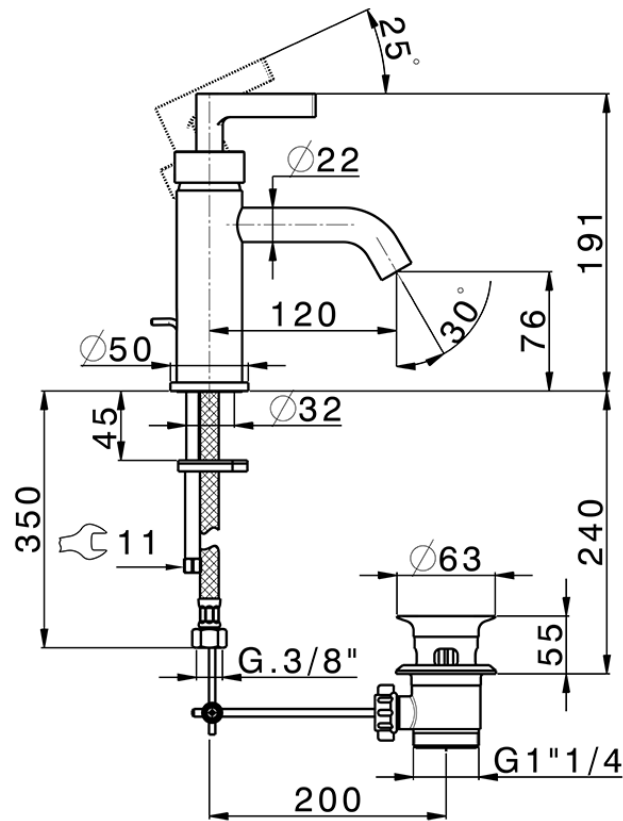

**Single lever washbasin mixer GRACE\_GC000510**

GC000510

<https://en.cisal.it/single-lever-washbasin-mixer-grace-gc000510>

2026-05-17