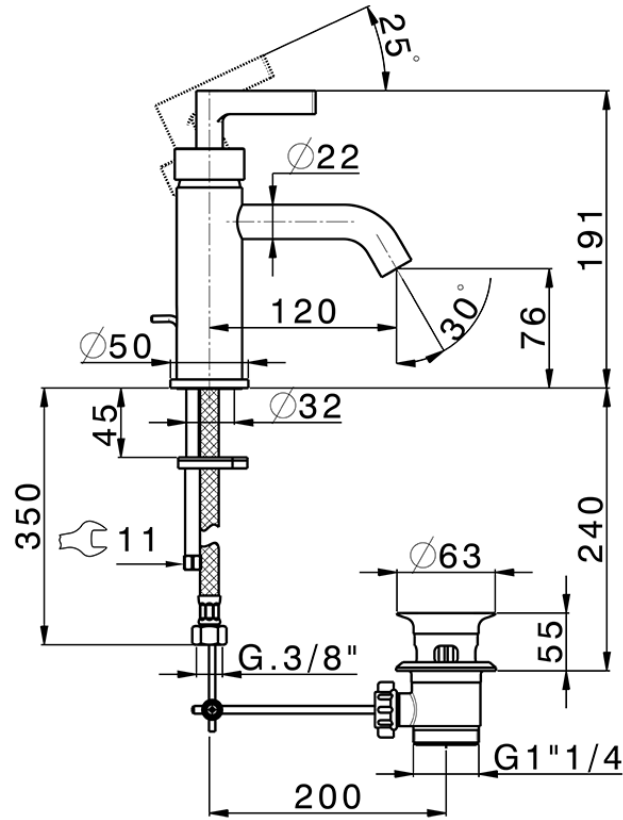

**Single lever washbasin mixer GRACE\_GC000510**

GC000510

<https://en.cisal.it/single-lever-washbasin-mixer-grace-gc000510>

2026-04-26