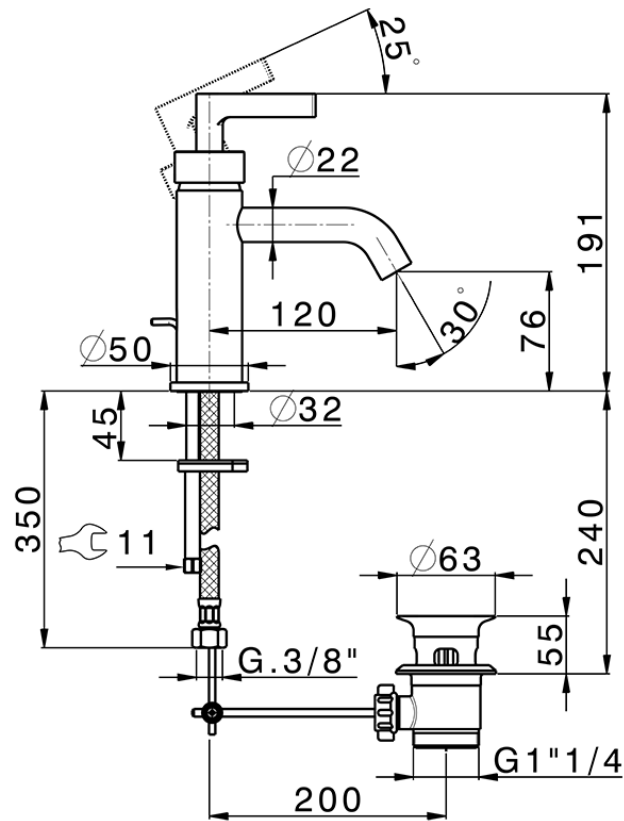

**Single lever washbasin mixer GRACE\_GC000510**

GC000510

<https://en.cisal.it/single-lever-washbasin-mixer-grace-gc000510>

2026-06-13